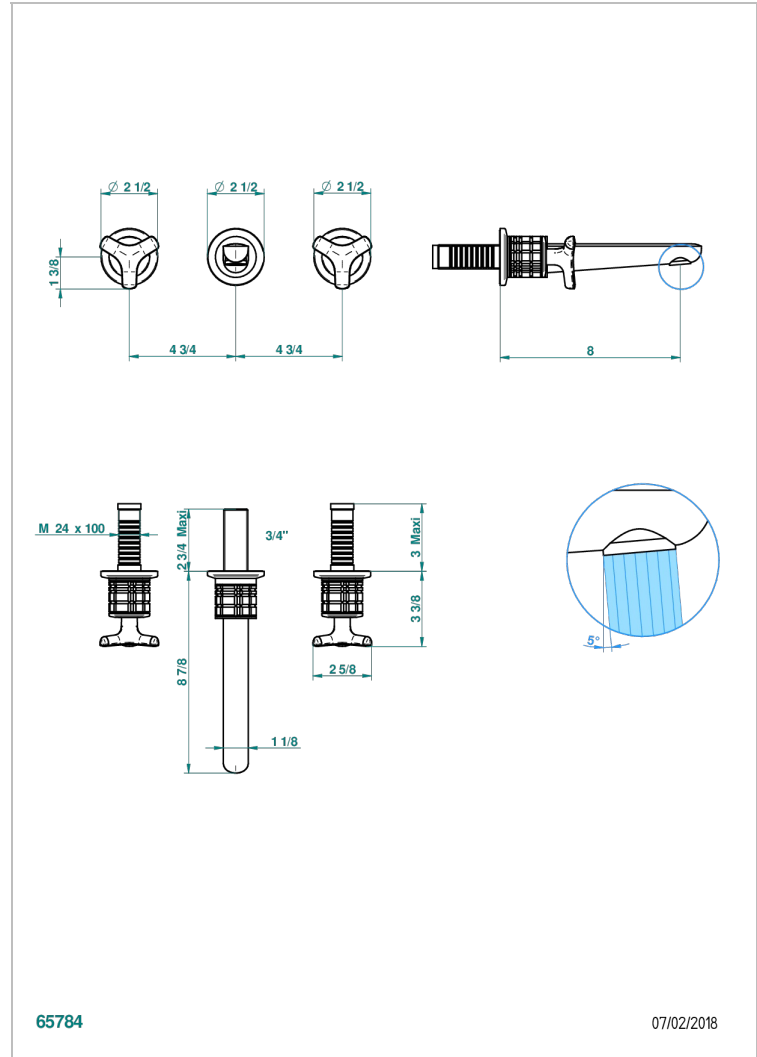

SYSTEM SQUARED METAL

G9E-40GB

Trim only for wall mounted 3-hole basin mixer

65784

07/02/2018

CHARACTERISTIC

- System Squared Metal
- Trim only for wall mounted 3-hole basin mixer

RELATED SKU'S

- Ref. G00-40AC Rough parts for wall mounted 3 hole mixer, cross handle version
- Ref. G00-40AM Rough parts for wall mounted 3 hole mixer, lever handle version

AVAILABLE FINITIONS

Antique nickel - H28
Black ceram - D30
Blush PVD - H62
Brass color PVD - H49
Brown bronze color PVD - F33
Gold color PVD - H52