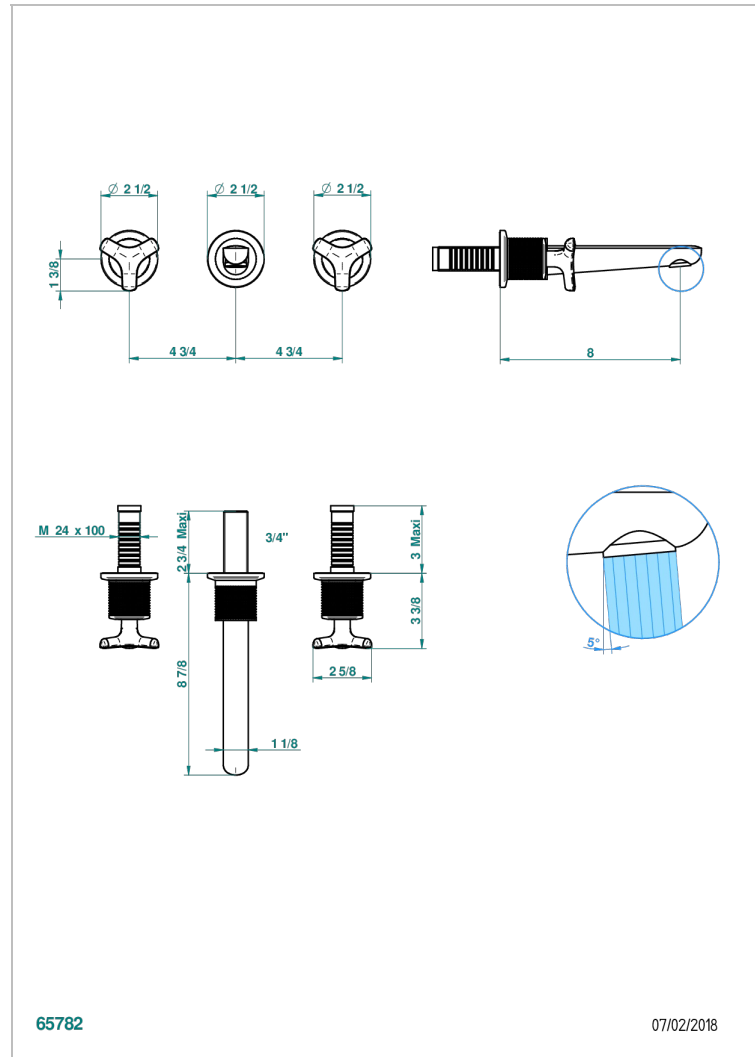

# SYSTEM DIAMOND METAL

G9C-40GB

Trim only for wall mounted 3-hole basin mixer

THG<sup>®</sup>  
PARIS

65782

07/02/2018

## CHARACTERISTIC

- System Diamond Metal
- Trim only for wall mounted 3-hole basin mixer

## RELATED SKU'S

- Ref. G00-40AC Rough parts for wall mounted 3 hole mixer, cross handle version
- Ref. G00-40AM Rough parts for wall mounted 3 hole mixer, lever handle version