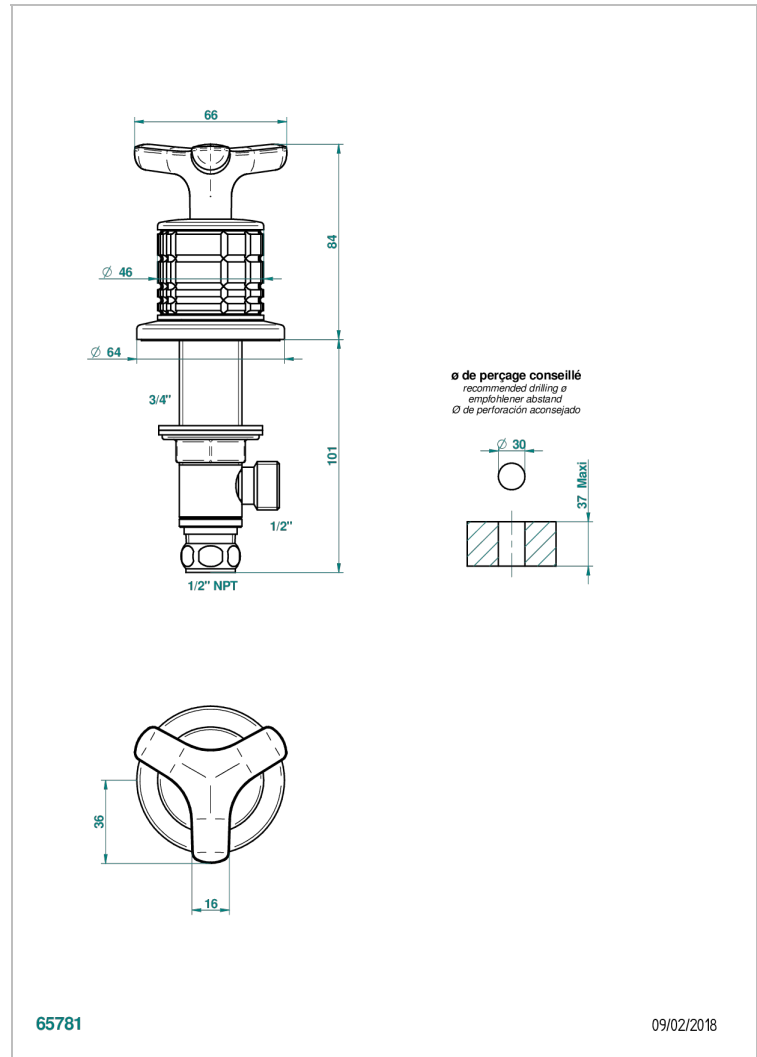

SYSTEM CRYSTAL

G9J-35/US

1/2" deck valve with trim for lavatory

CHARACTERISTIC

- System Crystal
- 1/2" deck valve with trim for lavatory

AVAILABLE FINITIONS

Black ceram - D30
Blush PVD - H62
Brass color PVD - H49
Brown bronze color PVD - F33
Chrome polished - A02
Copper antique matt, coated - H07