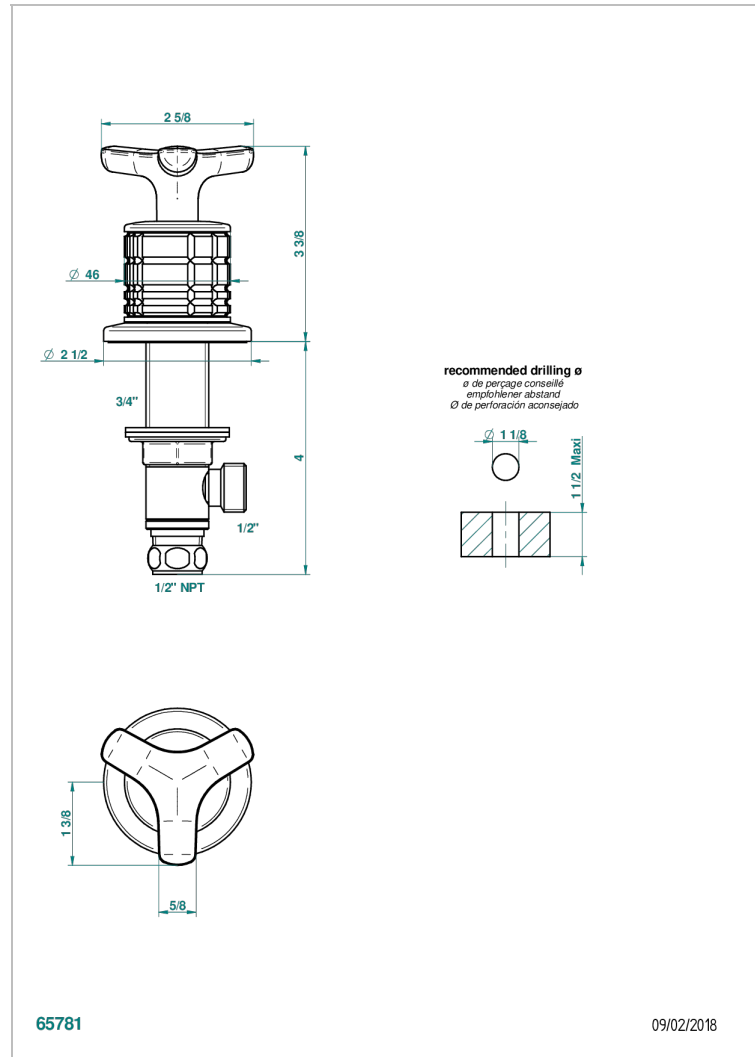

SYSTEM CRYSTAL

G9J-35/US

1/2" deck valve with trim for lavatory

CHARACTERISTIC

- System Crystal
- 1/2" deck valve with trim for lavatory

AVAILABLE FINITIONS

Black ceram - D30
Blush PVD - H62
Brass color PVD - H49
Brown bronze color PVD - F33
Chrome polished - A02
Copper antique matt, coated - H07