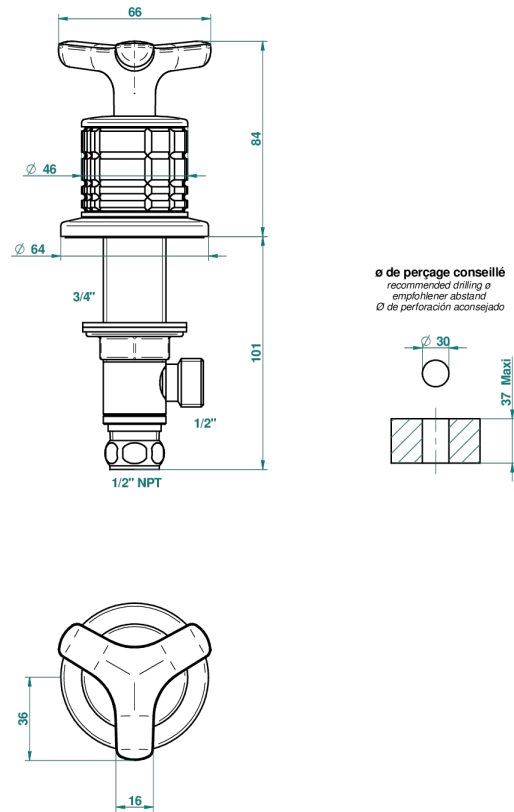

SYSTEM HOWLITE

G9G-35/US

1/2" deck valve with trim for lavatory

65780

09/02/2018

CHARACTERISTIC

- System Howlite
- 1/2" deck valve with trim for lavatory

AVAILABLE FINITIONS