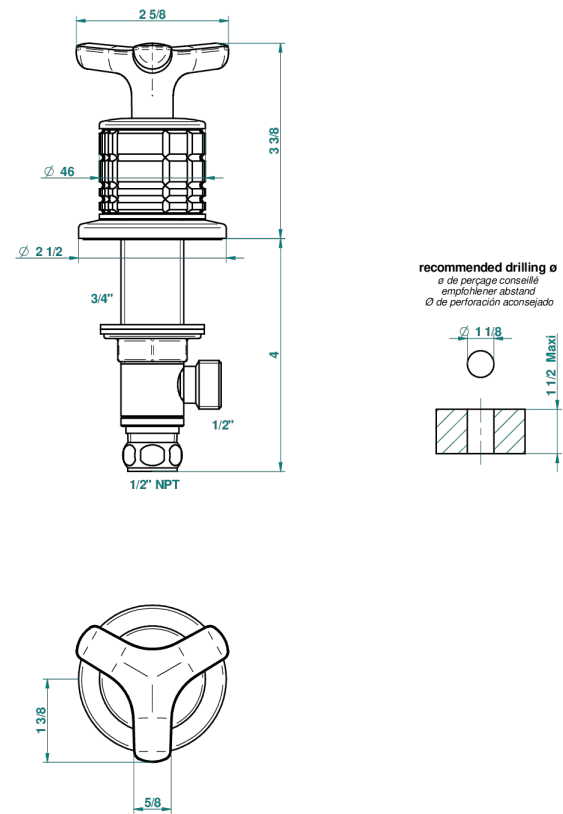

SYSTEM HOWLITE

G9G-35/US

1/2" deck valve with trim for lavatory

65780

09/02/2018

CHARACTERISTIC

- System Howlite
- 1/2" deck valve with trim for lavatory

AVAILABLE FINITIONS