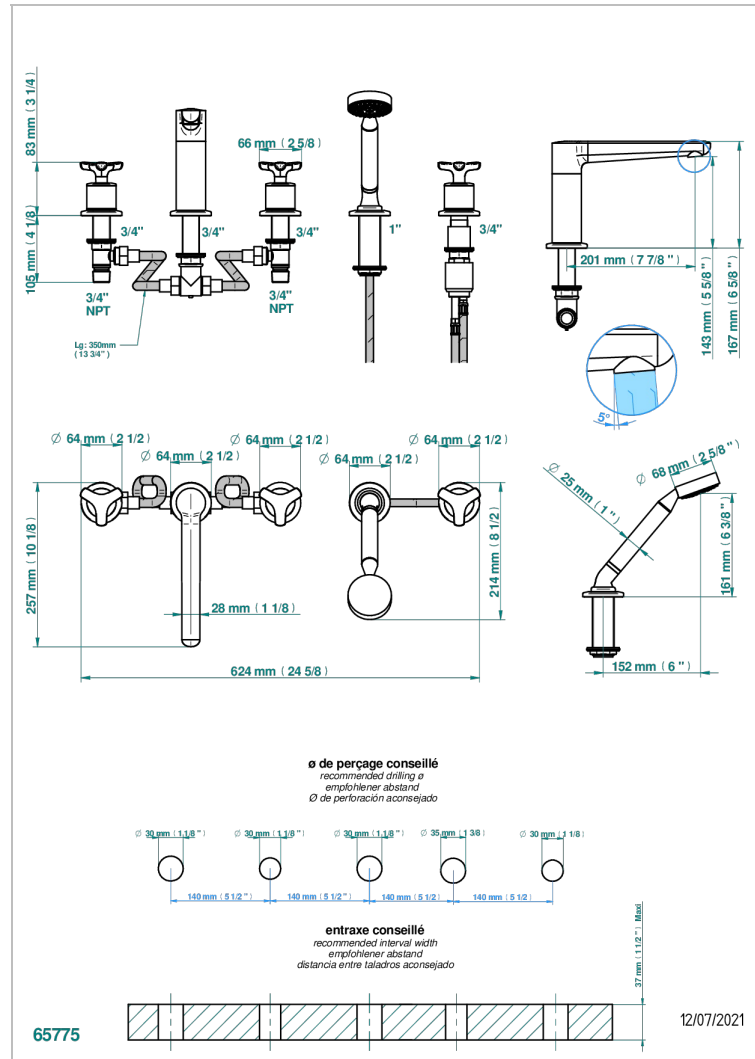

# SYSTEM SMOOTH METAL

G9A-1132H

THG<sup>®</sup>  
PARIS

Bath/shower set with high spout, 2 x 3/4" valves, rim mounted ceramic mixer tap with progressive cartridge & rim mounted handshower set

## CHARACTERISTIC

- System Smooth Metal
- Bath/shower set with high spout, 2 x 3/4" valves, rim mounted ceramic mixer tap with progressive cartridge & rim mounted handshower set