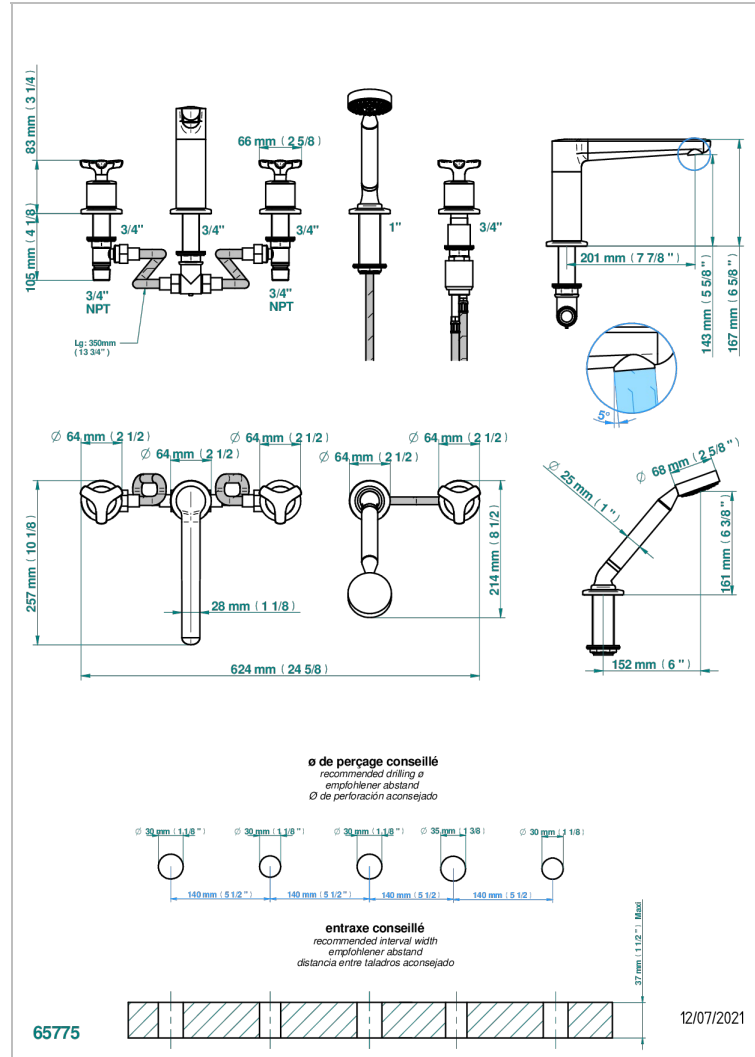

SYSTEM METAL LISSE

G9A-1132H

THG[®]
PARIS

Bath/shower set with high spout, 2 x 3/4" valves, rim mounted ceramic mixer tap with progressive cartridge & rim mounted handshower set

ХАРАКТЕРИСТИКИ

- System métal lisse
- Bath/shower set with high spout, 2 x 3/4" valves, rim mounted ceramic mixer tap with progressive cartridge & rim mounted handshower set