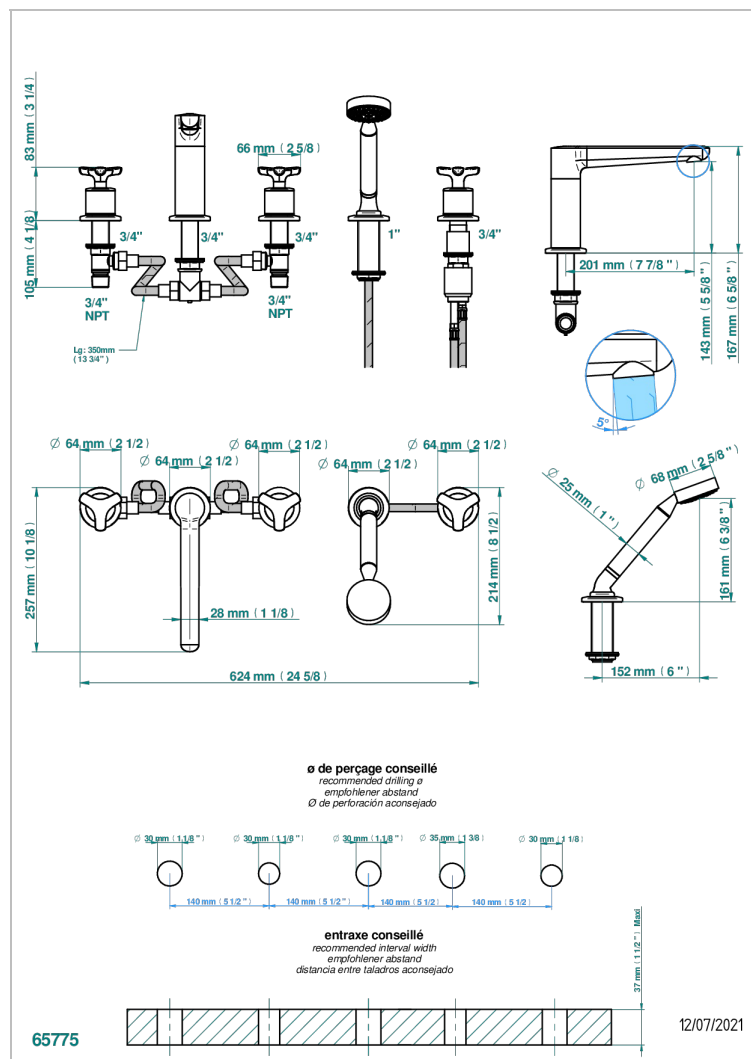

SYSTEM SMOOTH METAL

G9A-1132H

THG[®]
PARIS

Bath/shower set with high spout, 2 x 3/4" valves, rim mounted ceramic mixer tap with progressive cartridge & rim mounted handshower set

特色

- System Smooth Metal
- Bath/shower set with high spout, 2 x 3/4" valves, rim mounted ceramic mixer tap with progressive cartridge & rim mounted handshower set

可选饰面

Black ceram - D30
Blush PVD - H62
Graphite PVD - H64
Matt Umber PVD - H67
Matt blush PVD - H60
Matt graphite PVD - H65

PVD哑光棕铜 - F34
PVD哑光金 - H53
PVD哑光铜 - H50
PVD哑光镍 - H56
PVD抛光铜 - H49
PVD棕铜 - F33

PVD金色 - H52
PVD镍 - H55
Polished chrome with gold inlay - GA1
Umber PVD - H66
哑光复古铜 - HO7
哑光浅金 - F31