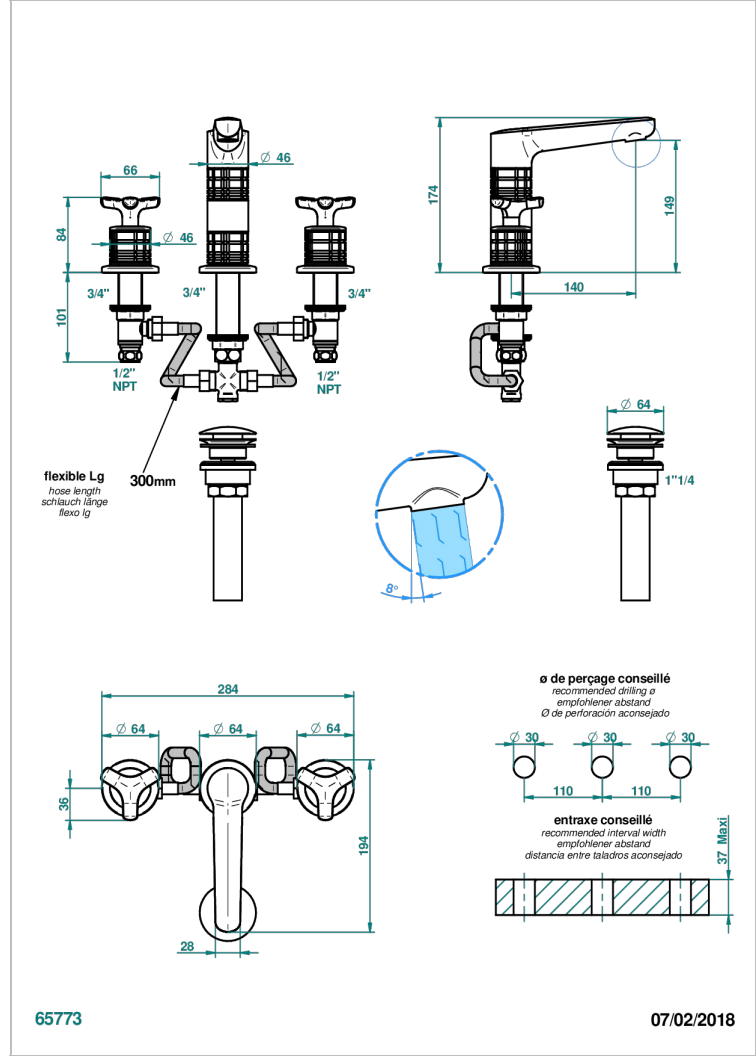

SYSTEM SQUARED METAL

G9E-152/US

Rim mounted 3-hole basin mixer with waste, high spout

THG[®]
PARIS

CARACTERÍSTICAS

- System Squared Metal
- Rim mounted 3-hole basin mixer with waste, high spout

ACABADOS DISPONIBLES