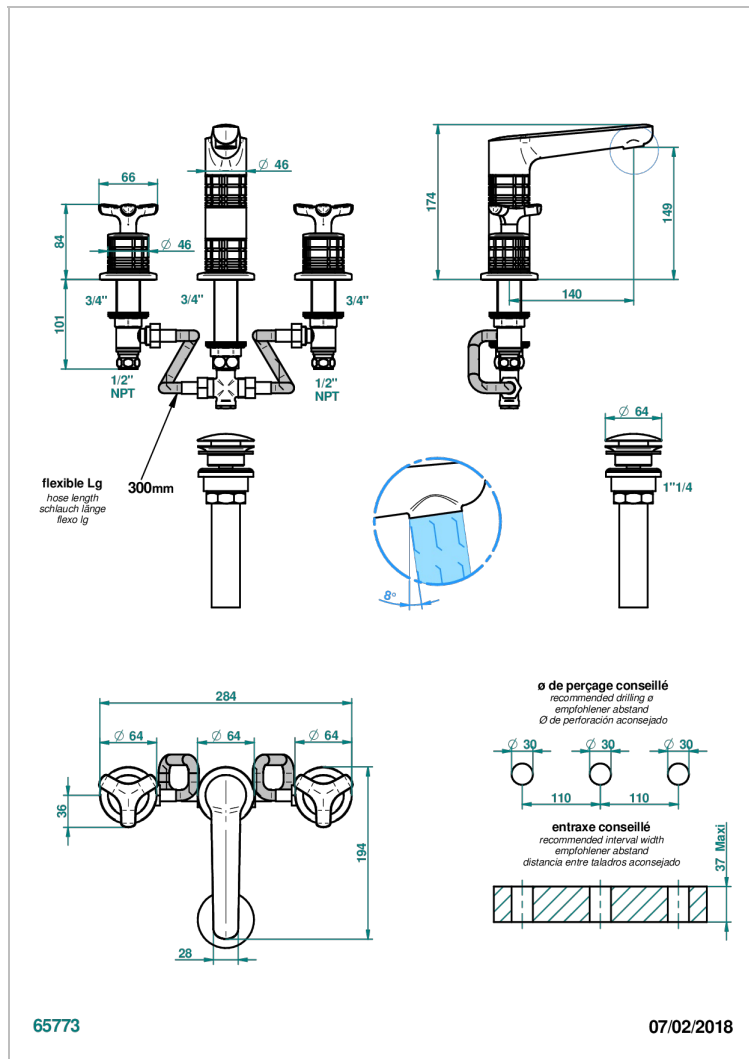

SYSTEM SQUARED METAL

G9E-152/US

THG[®]
PARIS

Widespread lavatory set, high spout, with drain

CHARACTERISTIC

- System Squared Metal
- Widespread lavatory set, high spout, with drain

AVAILABLE FINITIONS

Black ceram - D30
Blush PVD - H62
Brass color PVD - H49
Brown bronze color PVD - F33
Chrome polished - A02
Copper antique matt, coated - H07

Matt nickel (American satin) - C01
Matt nickel color PVD - H56
Nickel antique / Sovereign - H28
Nickel color PVD - H55
Nickel polished - B01
Polished chrome with gold inlay - GA1

Soft gold - F30
Soft matt gold - F31
Umber PVD - H66