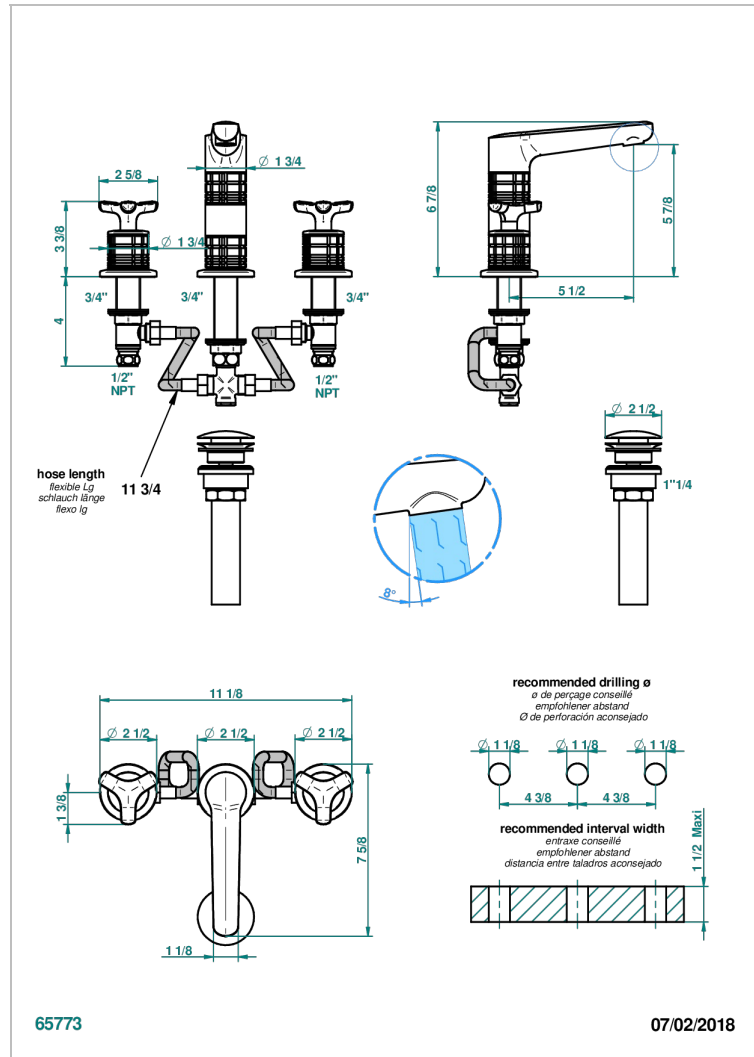

# SYSTEM SQUARED METAL

G9E-152/US

Rim mounted 3-hole basin mixer with waste, high spout

THG<sup>®</sup>  
PARIS

## CARACTERÍSTICAS

- System Squared Metal
- Rim mounted 3-hole basin mixer with waste, high spout