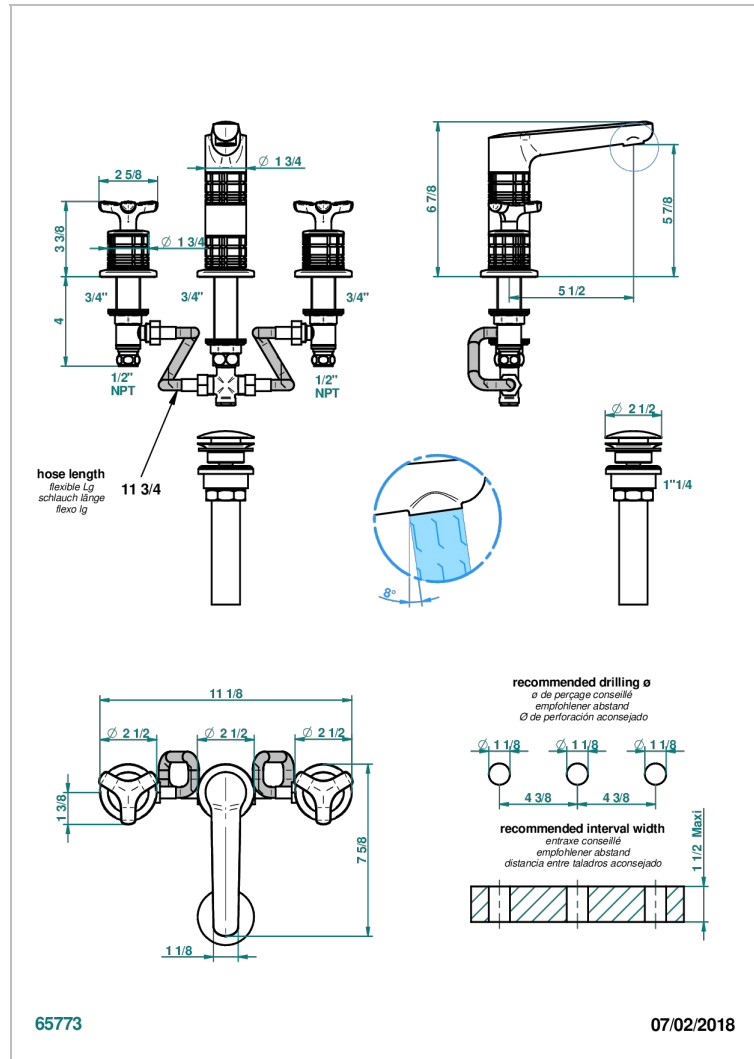

SYSTEM SQUARED METAL

G9E-152/US

Widespread lavatory set, high spout, with drain

CHARACTERISTIC

- System Squared Metal
- Widespread lavatory set, high spout, with drain

AVAILABLE FINITIONS

Black ceram - D30
Blush PVD - H62
Brass color PVD - H49
Brown bronze color PVD - F33
Chrome polished - A02
Copper antique matt, coated - H07

Matt nickel (American satin) - C01
Matt nickel color PVD - H56
Nickel antique / Sovereign - H28
Nickel color PVD - H55
Nickel polished - B01
Polished chrome with gold inlay - GA1

Soft gold - F30
Soft matt gold - F31
Umber PVD - H66