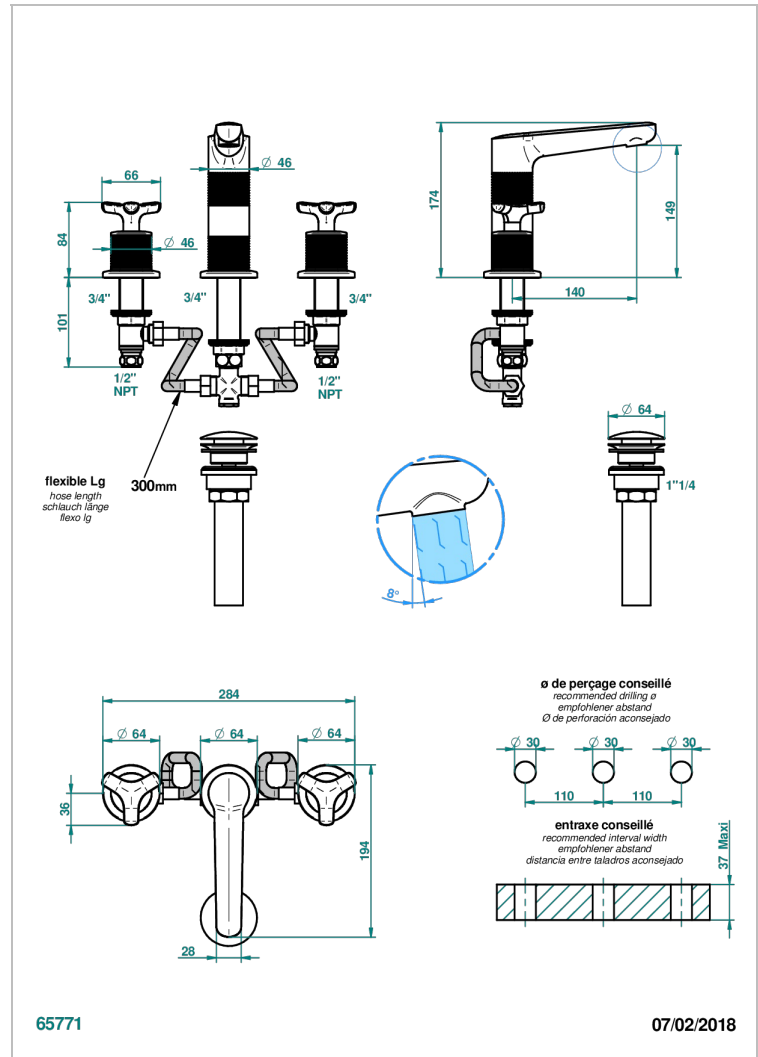

# SYSTEM DIAMOND METAL

G9C-152/US

Rim mounted 3-hole basin mixer with waste, high spout

THG<sup>®</sup>  
PARIS

## CARACTERÍSTICAS

- System Diamond Metal
- Rim mounted 3-hole basin mixer with waste, high spout