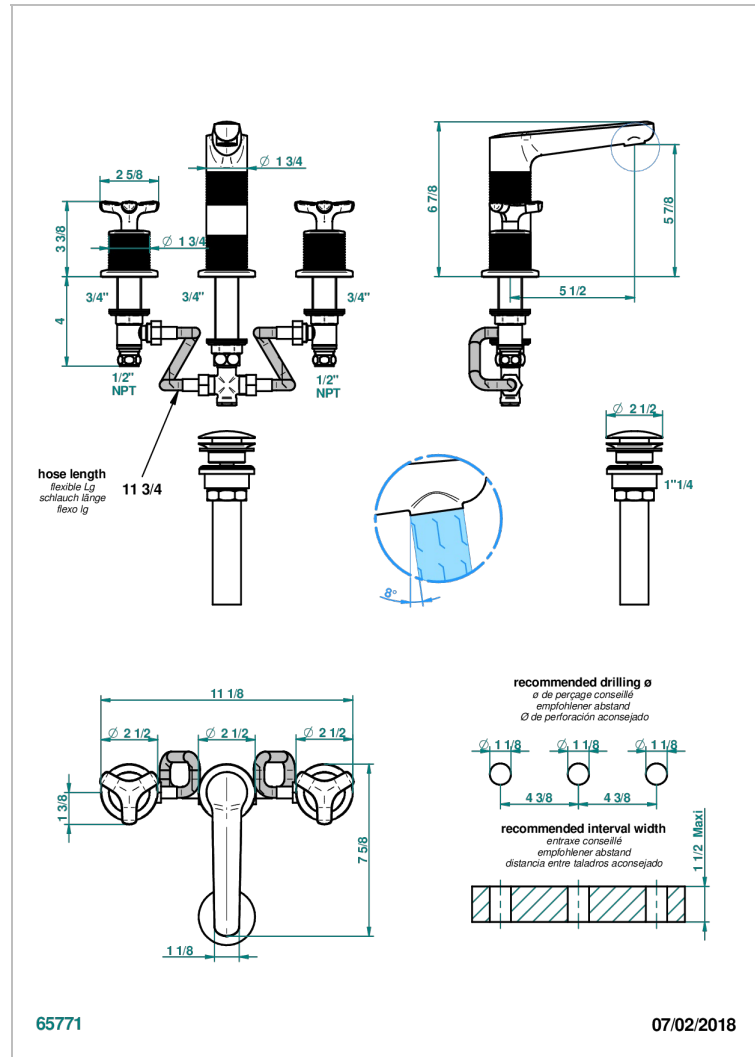

SYSTEM DIAMOND METAL

G9C-152/US

Rim mounted 3-hole basin mixer with waste, high spout

CARACTERÍSTICAS

- System Diamond Metal
- Rim mounted 3-hole basin mixer with waste, high spout

ACABADOS DISPONIBLES

Bronce claro - D01
Cerámica negra mate - D30
Cobre viejo mate - H07
Cromo - A02
Cromo mate - C02
Dorado - F01

Dorado mate - F07
Dorado pálido - F30
Dorado pálido mate (sin barniz) - F31
Níquel - B01
Níquel mate - C01
Níquel viejo - H28

Polished chrome with gold inlay - GA1
Pvd blush - H62
Pvd blush mate - H60
Pvd color latón - H49
Pvd color latón mate - H50
Pvd color níquel - H55