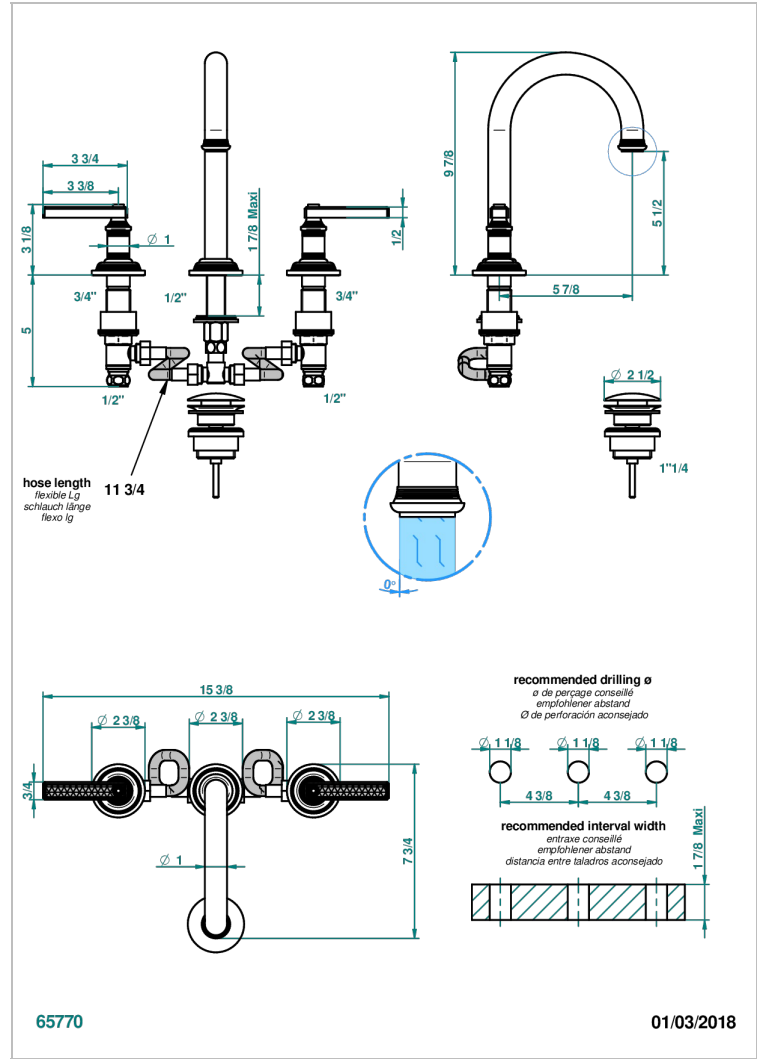

WEST COAST WITH GUILLOCHE DECOR WITH LEVER

U9D-152/W

Rim mounted 3-hole basin mixer with waste, high spout - WRAS approved

CHARACTERISTIC

- WRAS : 240402020

STANDARDS

AVAILABLE FINITIONS

Antique nickel - H28
Black ceram - D30
Blush PVD - H62
Brass color PVD - H49
Brown bronze color PVD - F33
Gold color PVD - H52