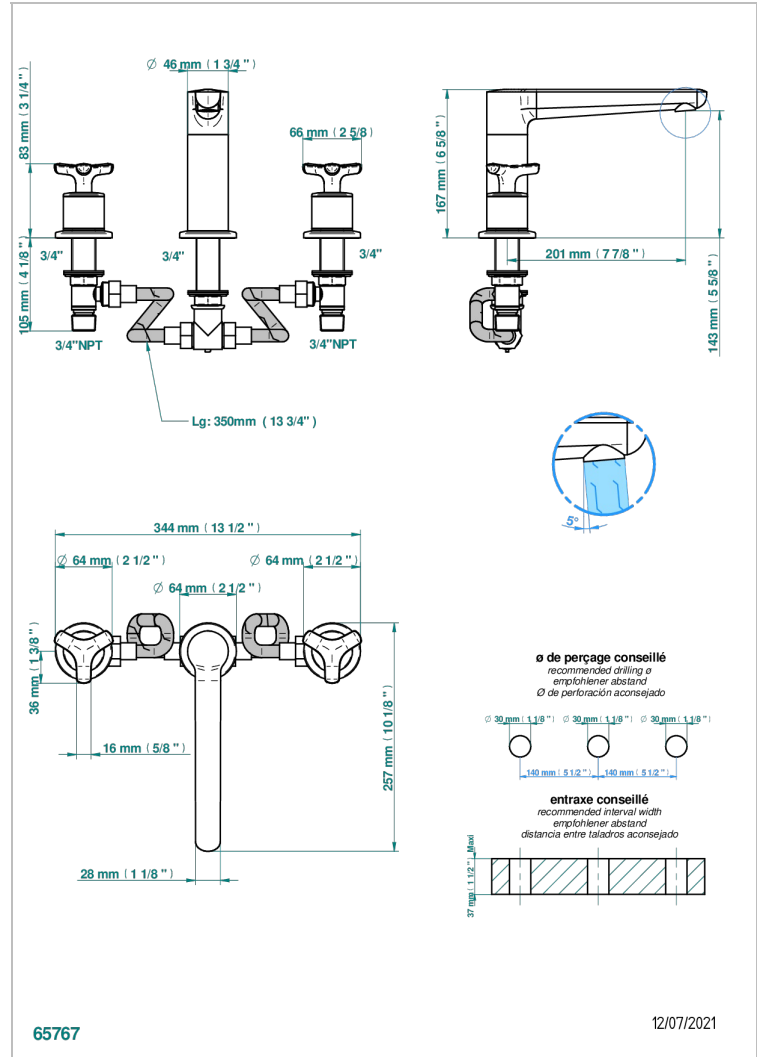

# SYSTEM SMOOTH METAL

G9A-25HUS

Roman tub set with 3/4" valves, high spout

## CHARACTERISTIC

- System Smooth Metal
- Roman tub set with 3/4" valves, high spout