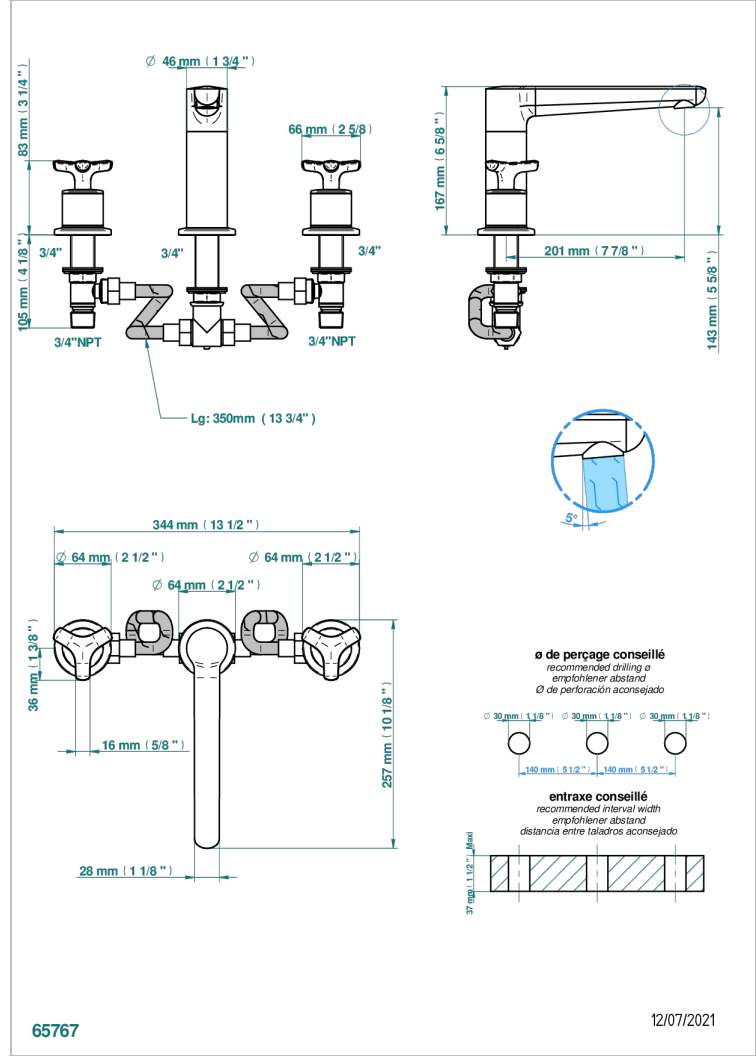

SYSTEM SMOOTH METAL

G9A-25H

Roman tub set with 3/4" valves, high spout

65767

12/07/2021

CHARACTERISTIC

- System Smooth Metal
- Roman tub set with 3/4" valves, high spout

AVAILABLE FINITIONS