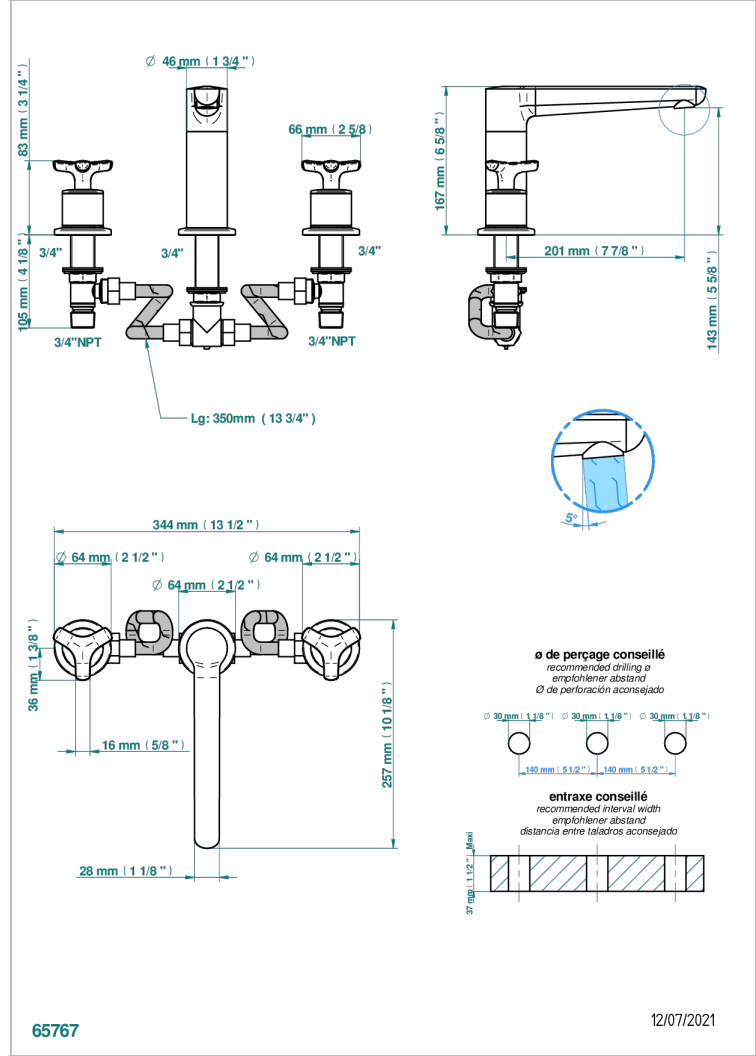

SYSTEM SMOOTH METAL

G9A-25H

Roman tub set with 3/4" valves, high spout

CHARACTERISTIC

- System Smooth Metal
- Roman tub set with 3/4" valves, high spout

AVAILABLE FINITIONS

Antique nickel - H28
Black ceram - D30
Blush PVD - H62
Brass color PVD - H49
Brown bronze color PVD - F33
Gold color PVD - H52