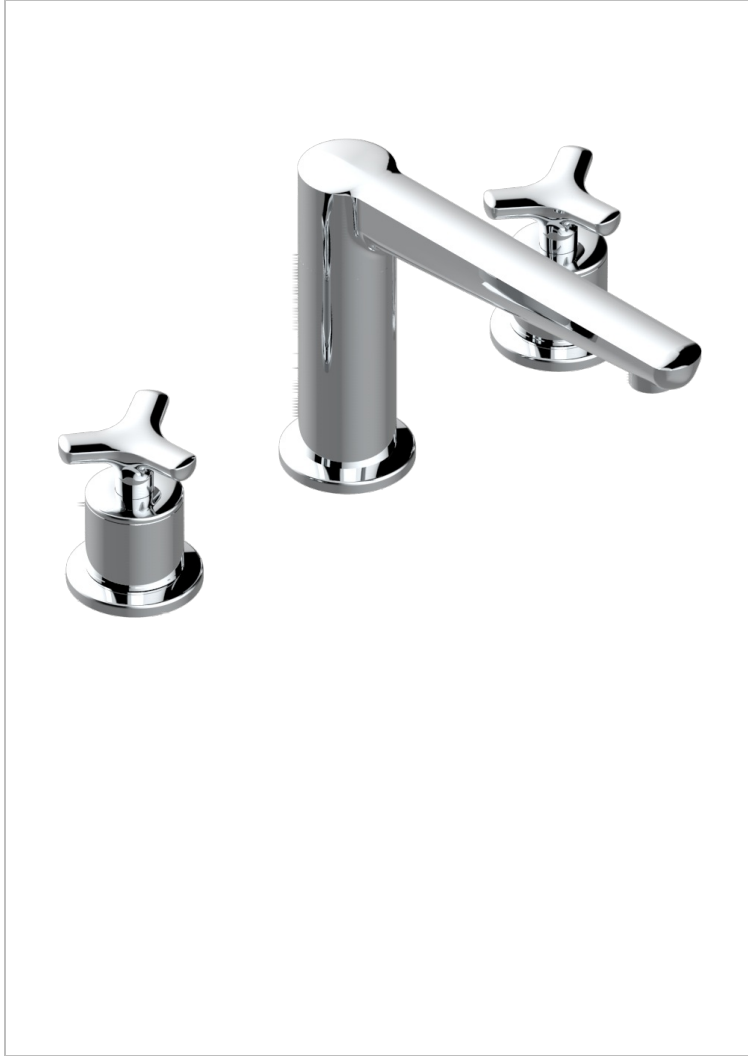

SYSTEM SMOOTH METAL

G9A-25H

Roman tub set with 3/4" valves, high spout

CHARACTERISTIC

- System Smooth Metal
- Roman tub set with 3/4" valves, high spout

AVAILABLE FINITIONS

Antique nickel - H28
Black ceram - D30
Blush PVD - H62
Brass color PVD - H49
Brown bronze color PVD - F33
Gold color PVD - H52

Graphite PVD - H64
Lacquered light bronze - D01
Matt Umber PVD - H67
Matt blush PVD - H60
Matt brass color PVD - H50
Matt brown bronze color PVD - F34

Matt chrome - C02
Matt gold - F07
Matt gold color PVD - H53
Matt graphite PVD - H65
Matt nickel (color finish) - C01
Matt nickel color PVD - H56

Nickel color PVD - H55
Polished chrome (color finish) - A02
Polished chrome with gold inlay - GA1
Polished gold (color finish) - F01
Polished nickel - B01
Soft gold - F30

Soft matt gold - F31
Umber PVD - H66
Varnished matt antique red copper (color finish) - H07