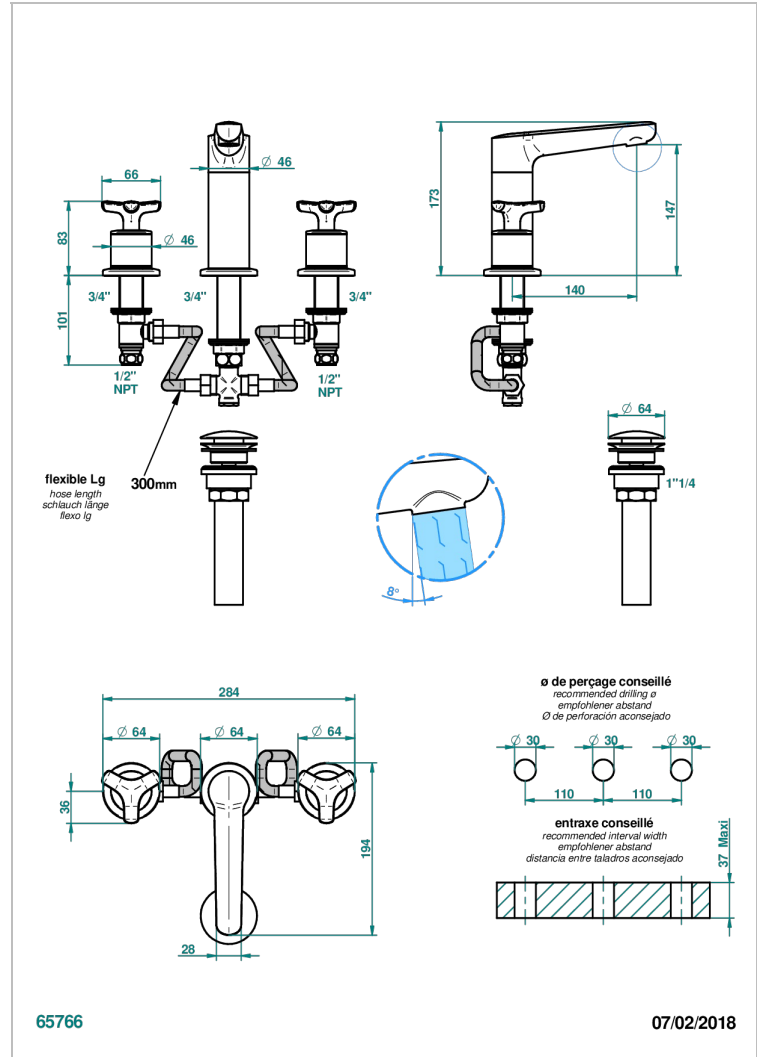

# SYSTEM SMOOTH METAL

G9A-152/US

Rim mounted 3-hole basin mixer with waste, high spout

THG<sup>®</sup>  
PARIS

## CARACTERÍSTICAS

- System Smooth Metal
- Rim mounted 3-hole basin mixer with waste, high spout