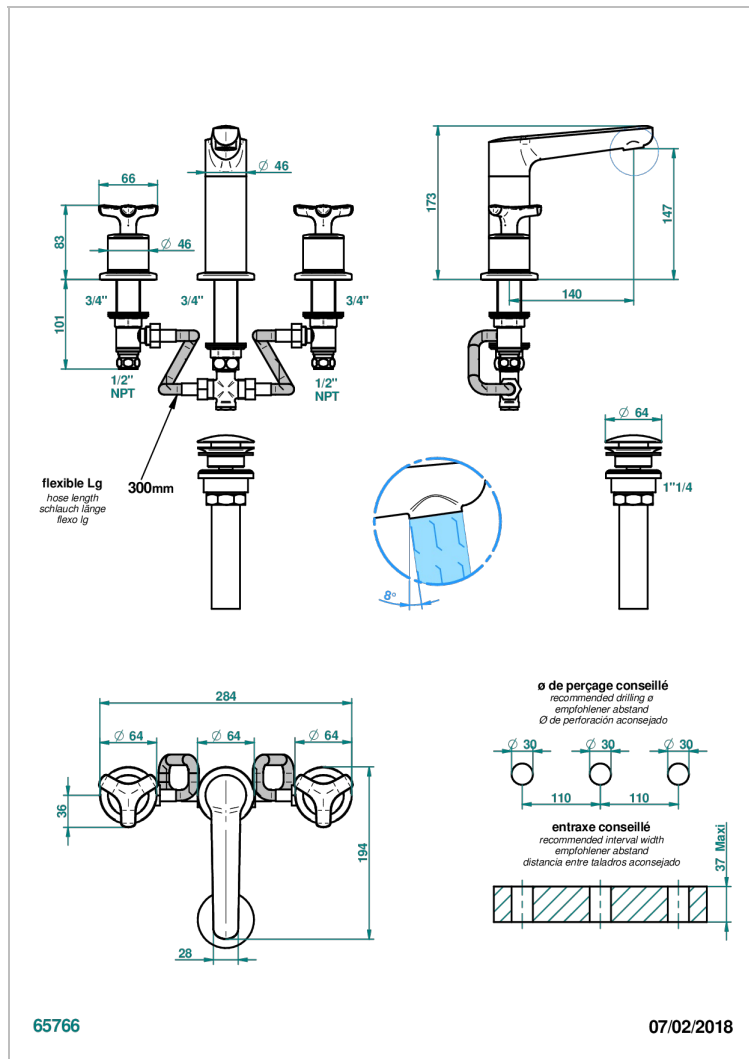

SYSTEM SMOOTH METAL

G9A-152/US

THG[®]
PARIS

Widespread lavatory set, high spout, with drain

CHARACTERISTIC

- System Smooth Metal
- Widespread lavatory set, high spout, with drain

AVAILABLE FINITIONS

Black ceram - D30
Blush PVD - H62
Brass color PVD - H49
Brown bronze color PVD - F33
Chrome polished - A02
Copper antique matt, coated - H07

Matt nickel (American satin) - C01
Matt nickel color PVD - H56
Nickel antique / Sovereign - H28
Nickel color PVD - H55
Nickel polished - B01
Polished chrome with gold inlay - GA1

Soft gold - F30
Soft matt gold - F31
Umber PVD - H66