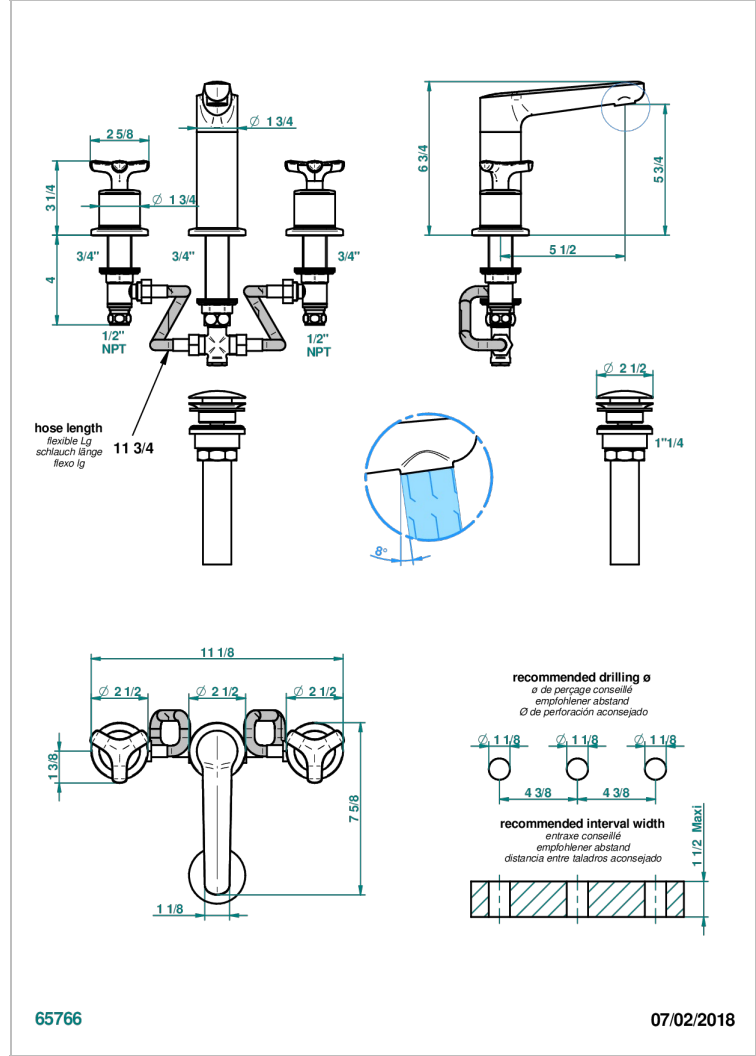

# SYSTEM SMOOTH METAL

G9A-152/US

Rim mounted 3-hole basin mixer with waste, high spout

THG<sup>®</sup>  
PARIS

## CARACTERÍSTICAS

- System Smooth Metal
- Rim mounted 3-hole basin mixer with waste, high spout