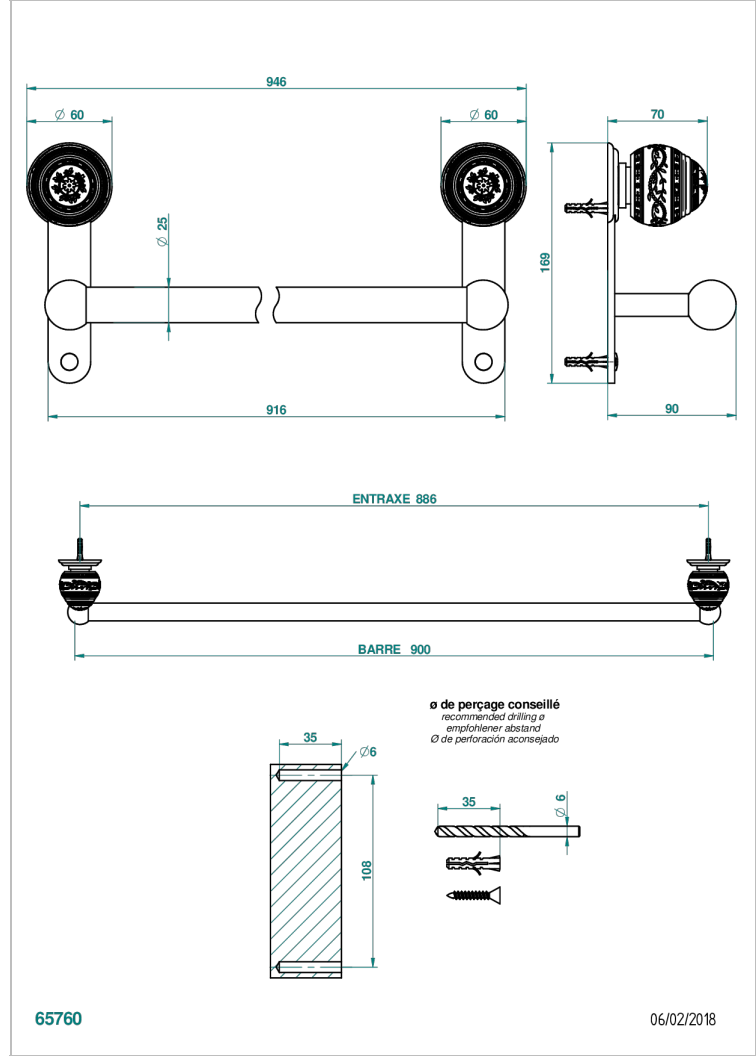

# MARQUISE PLATINUM DECOR

A7G-526

Bath towel holder, length: 900 mm

THG<sup>®</sup>  
PARIS

## CHARACTERISTIC

- Marquise platinum decor
- Bath towel holder, length: 900 mm