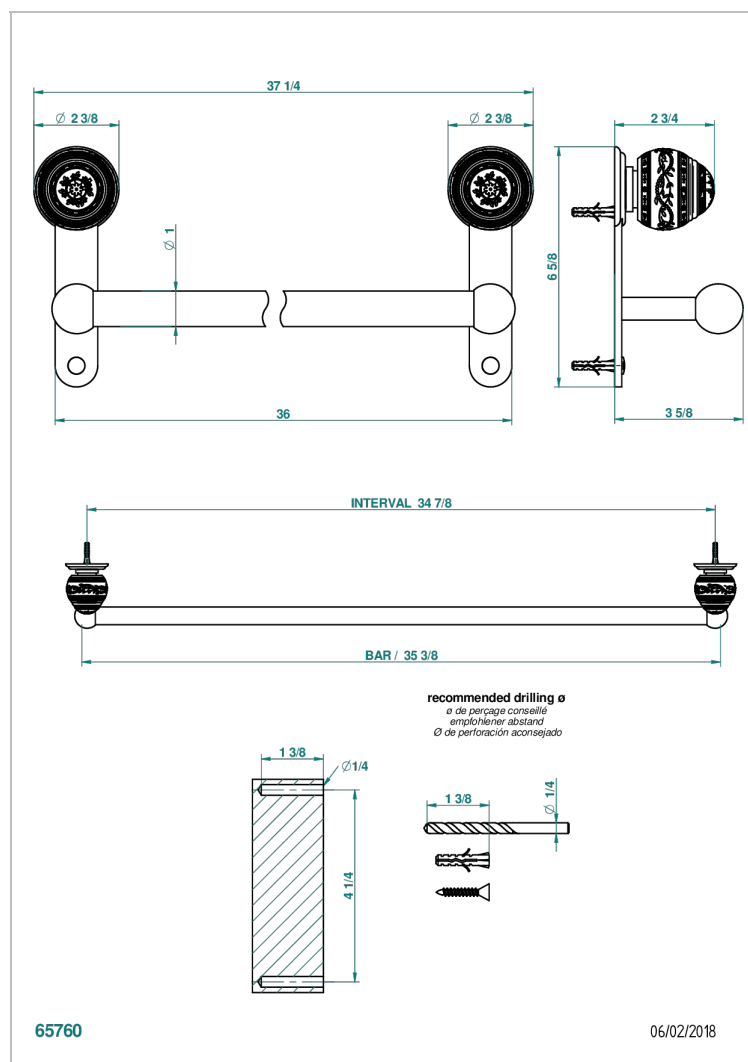

MARQUISE PLATINUM DECOR

A7G-526

Bath towel holder, length: 900 mm

65760

06/02/2018

CHARACTERISTIC

- Marquise platinum decor
- Bath towel holder, length: 900 mm

AVAILABLE FINITIONS