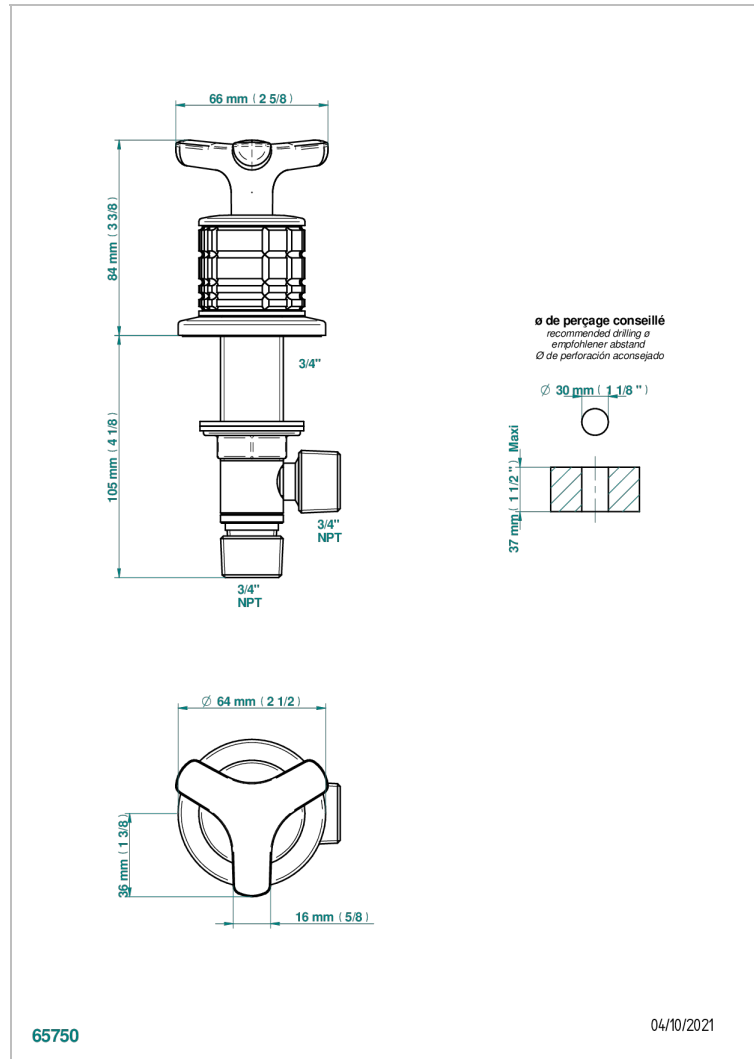

# SYSTEM SQUARED METAL

G9E-36

Rim mounted 3/4" valve

## CHARACTERISTIC

- System Squared Metal
- Rim mounted 3/4" valve