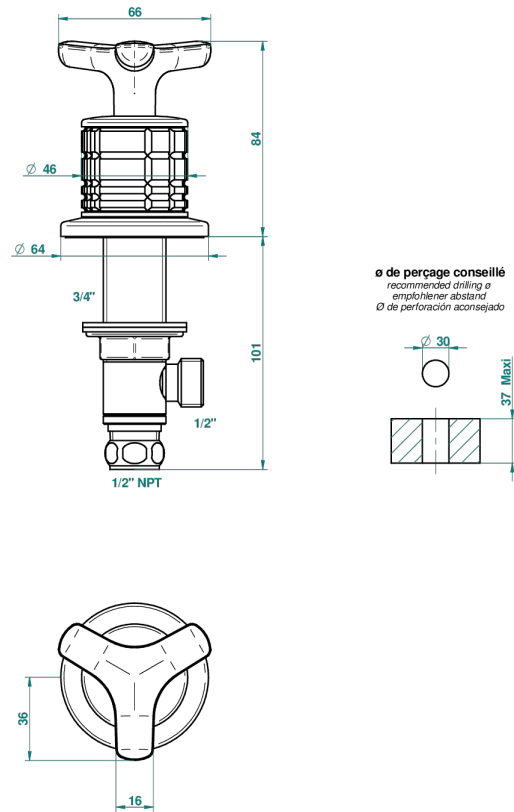

SYSTEM SQUARED METAL

G9E-35/US

1/2" deck valve with trim for lavatory

65647

05/02/2018

CHARACTERISTIC

- System Squared Metal
- 1/2" deck valve with trim for lavatory

AVAILABLE FINITIONS