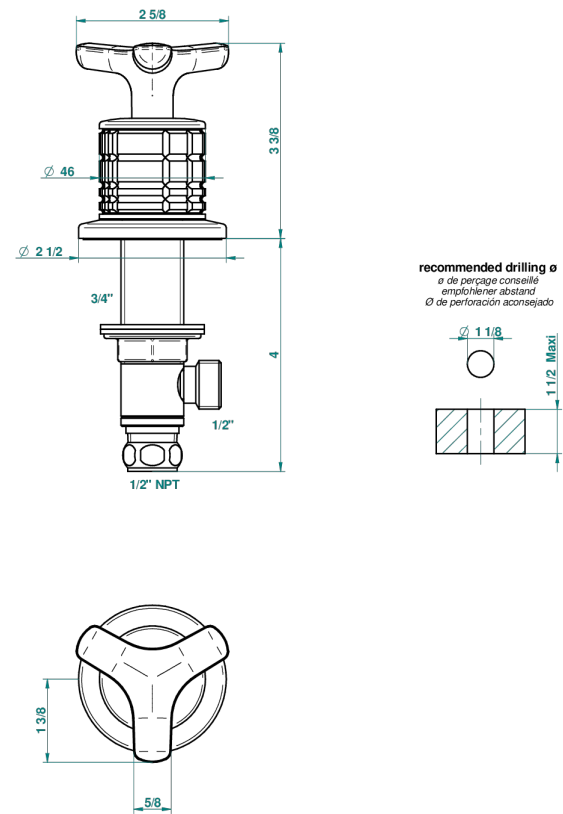

SYSTEM SQUARED METAL

G9E-35/US

1/2" deck valve with trim for lavatory

65647

05/02/2018

CHARACTERISTIC

- System Squared Metal
- 1/2" deck valve with trim for lavatory

AVAILABLE FINITIONS