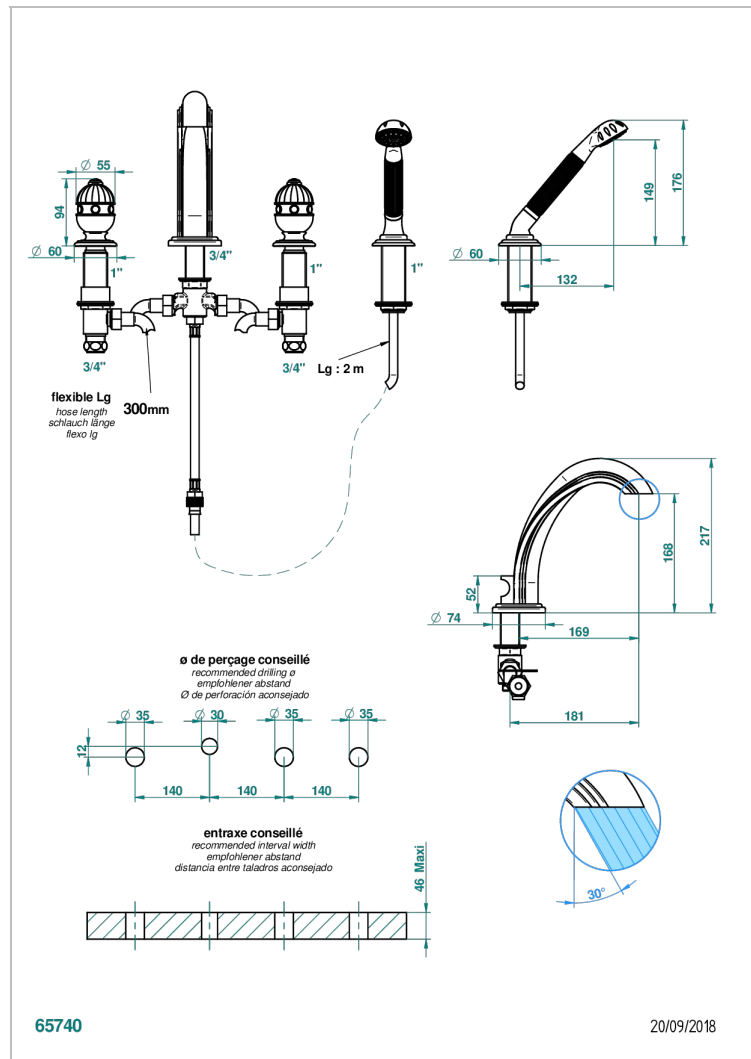

CHEVERNY RED JASPER

A1U-112BG/W

Rim mounted 4-hole bath/shower mixer, diverter to goliath spout - WRAS approved

THG[®]
PARIS

CHARACTERISTIC

- WRAS : 2111303

STANDARDS

AVAILABLE FINITIONS

Antique nickel - H28
Black ceram - D30
Blush PVD - H62
Brass color PVD - H49
Brown bronze color PVD - F33
Gold color PVD - H52

Graphite PVD - H64
Matt Umber PVD - H67
Matt blush PVD - H60
Matt brass color PVD - H50
Matt brown bronze color PVD - F34
Matt chrome - C02