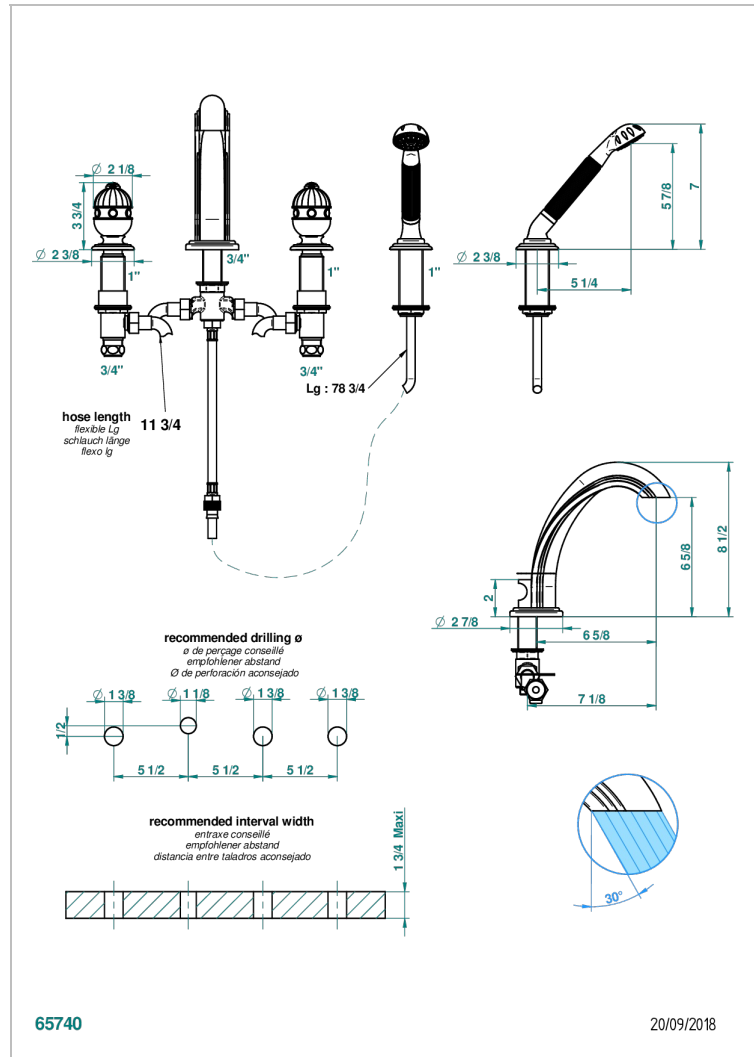

CHEVERNY RED JASPER

A1U-112BG/W

Rim mounted 4-hole bath/shower mixer, diverter to goliath spout - WRAS approved

CHARACTERISTIC

- WRAS : 2111303

STANDARDS

AVAILABLE FINITIONS

Antique nickel - H28
Black ceram - D30
Blush PVD - H62
Brass color PVD - H49
Brown bronze color PVD - F33
Gold color PVD - H52