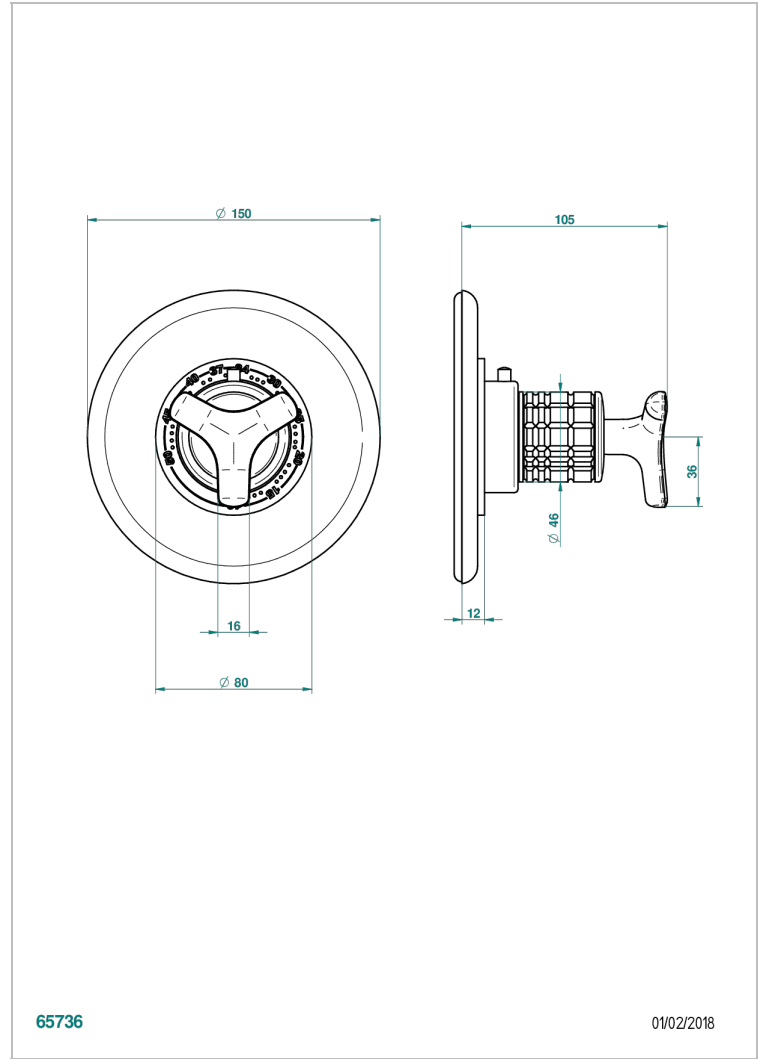

SYSTEM SQUARED METAL

G9E-15EN16EM

Trim plate and handle for eurotherm valve 8200/us & 8300/us

THG[®]
PARIS

65736

01/02/2018

CHARACTERISTIC

- System Squared Metal
- Trim plate and handle for eurotherm valve 8200/us & 8300/us