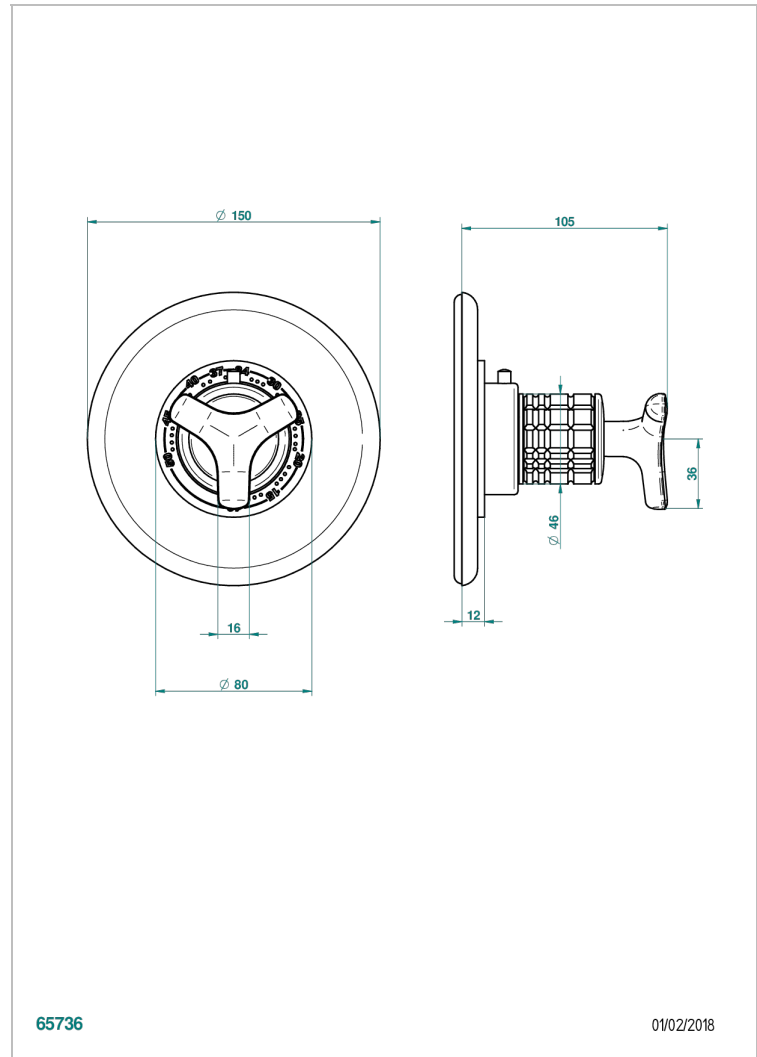

# SYSTEM SQUARED METAL

G9E-15EN16EM

Trim for Eurotherm thermostat n° 8105N, 8200N, 8300

THG<sup>®</sup>  
PARIS

## CHARACTERISTIC

- System Squared Metal
- Trim for Eurotherm thermostat n° 8105N, 8200N, 8300

## RELATED SKU'S

- Ref. G00-8105N 1/2" Eurotherm thermostat, 40 l/min with wax cartridge
- Ref. G00-8200N 3/4" Eurotherm thermostat, 80 l/min