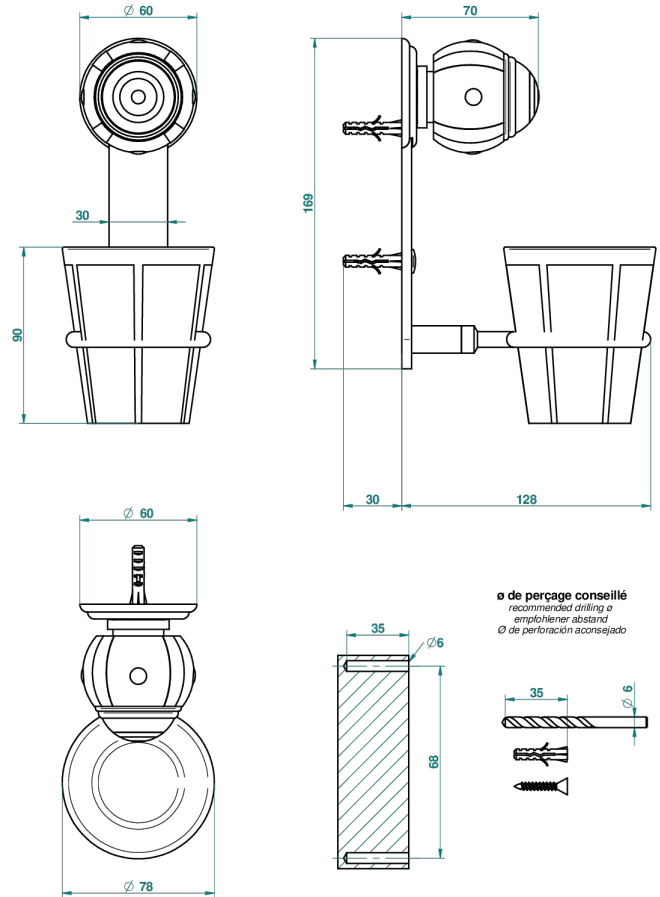

ITHAQUE PLATINUM DECOR

A7B-536B

Wall mounted holder and porcelain tumbler

THG[®]
PARIS

65734

01/02/2018

CHARACTERISTIC

- Ithaque Platinum decor
- Wall mounted holder and porcelain tumbler