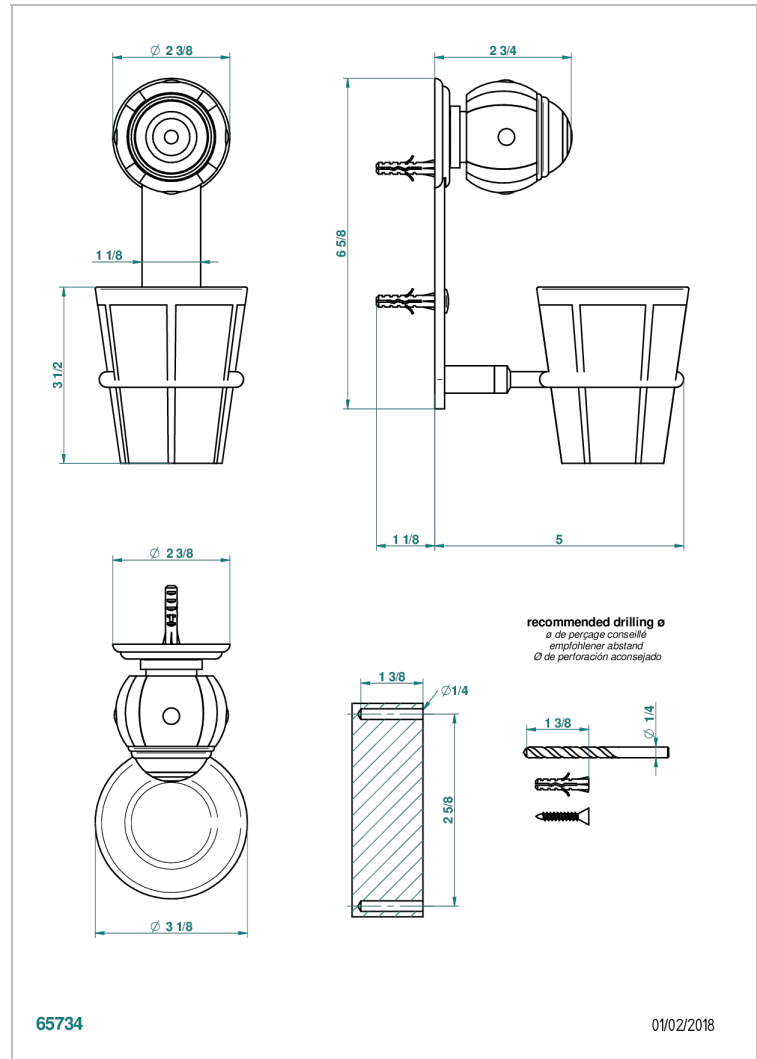

ITHAQUE PLATINUM DECOR

A7B-536B

Wall mounted holder and porcelain tumbler

THG[®]
PARIS

CHARACTERISTIC

- Ithaque Platinum decor
- Wall mounted holder and porcelain tumbler

AVAILABLE FINITIONS

Black ceram - D30
Blush PVD - H62
Brass color PVD - H49
Brown bronze color PVD - F33
Chrome polished - A02
Chrome polished / gold polished - G02