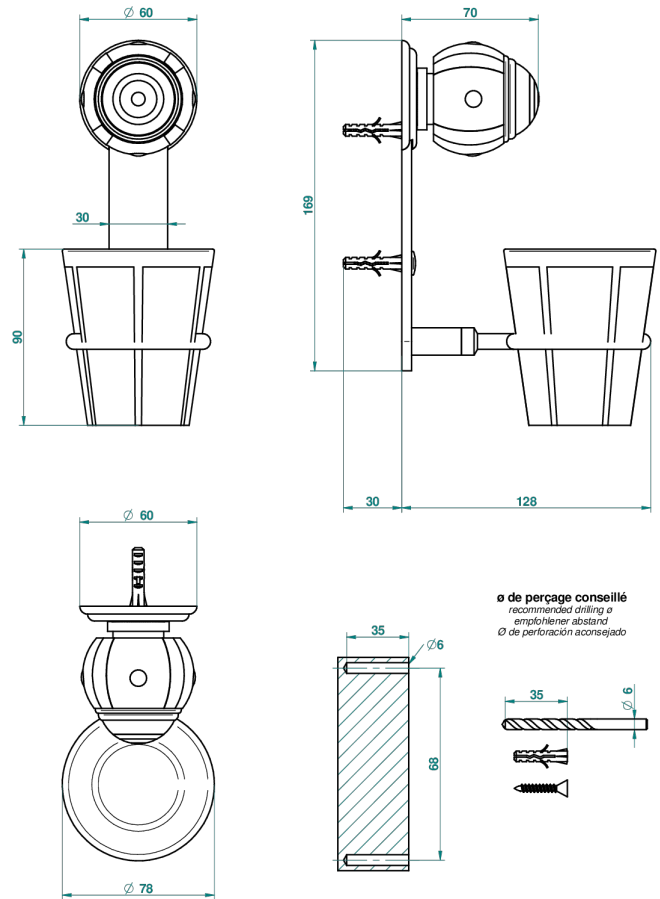

# ITHAQUE PLATINUM DECOR

A7B-536B

Wall mounted holder and porcelain tumbler

THG<sup>®</sup>  
PARIS

## CHARACTERISTIC

- Ithaque Platinum decor
- Wall mounted holder and porcelain tumbler