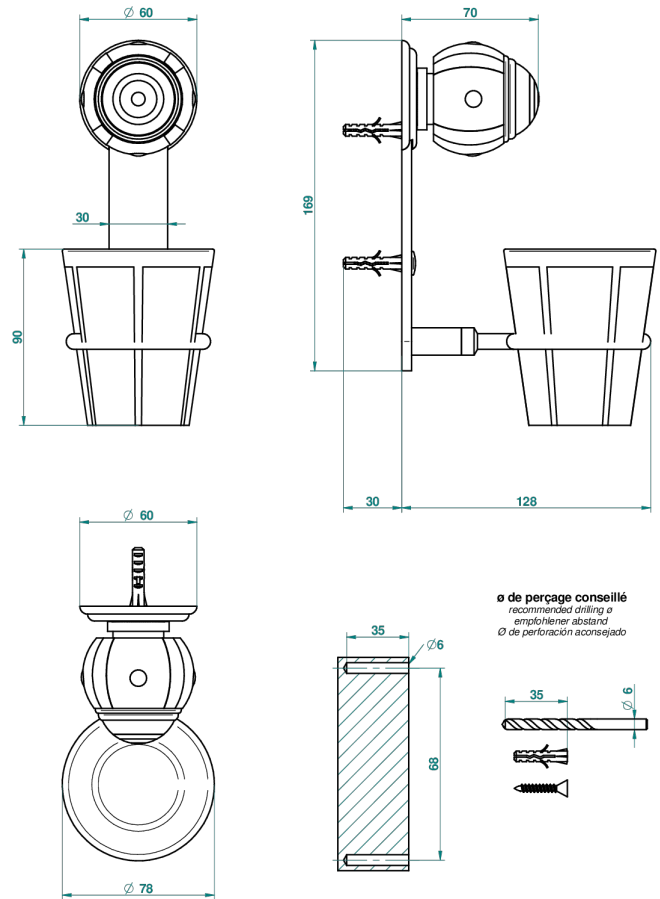

ITHAQUE PLATINUM DECOR

A7B-536B

Wall mounted holder and porcelain tumbler

THG[®]
PARIS

CHARACTERISTIC

- Ithaque Platinum decor
- Wall mounted holder and porcelain tumbler

AVAILABLE FINITIONS

Antique nickel - H28
Black ceram - D30
Blush PVD - H62
Brass color PVD - H49
Brown bronze color PVD - F33
Gold color PVD - H52

Nickel color PVD - H55
Polished chrome (color finish) - A02
Polished chrome / Polished gold (color finish) - G02
Polished gold (color finish) - F01
Polished nickel - B01
Soft gold - F30

Soft matt gold - F31
Umber PVD - H66
Varnished matt antique red copper (color finish) - H07