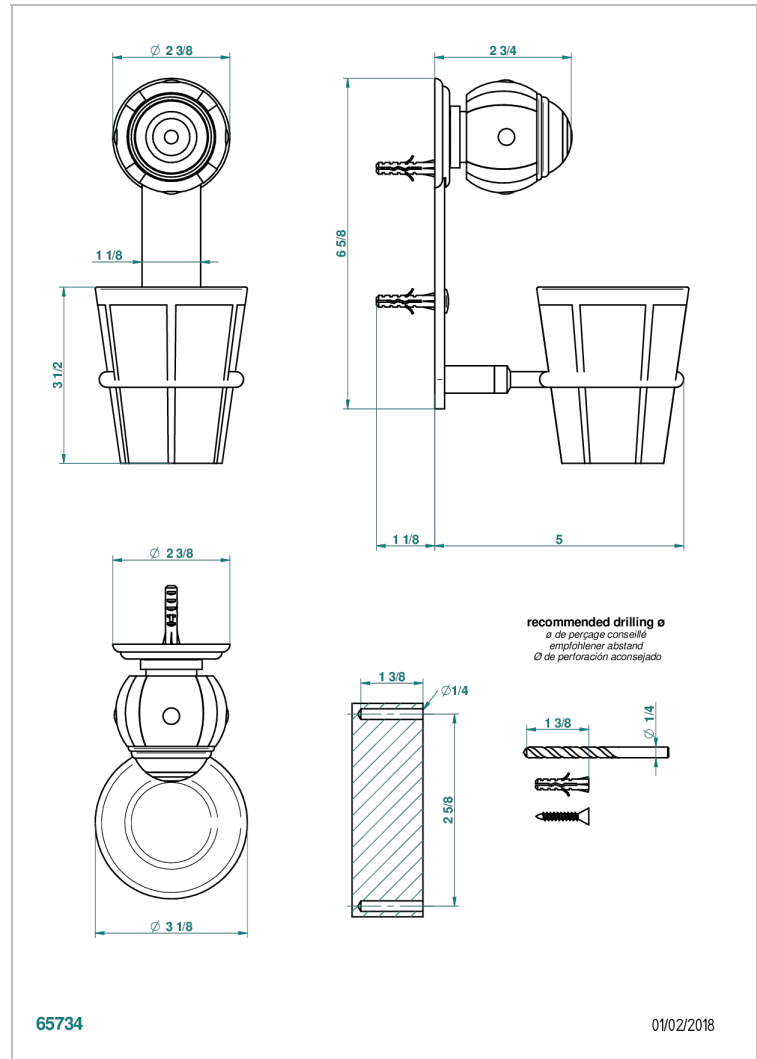

ITHAQUE PLATINUM DECOR

A7B-536B

Wall mounted holder and porcelain tumbler

THG[®]
PARIS

CHARACTERISTIC

- Ithaque Platinum decor
- Wall mounted holder and porcelain tumbler

AVAILABLE FINITIONS

Antique nickel - H28
Black ceram - D30
Blush PVD - H62
Brass color PVD - H49
Brown bronze color PVD - F33
Gold color PVD - H52