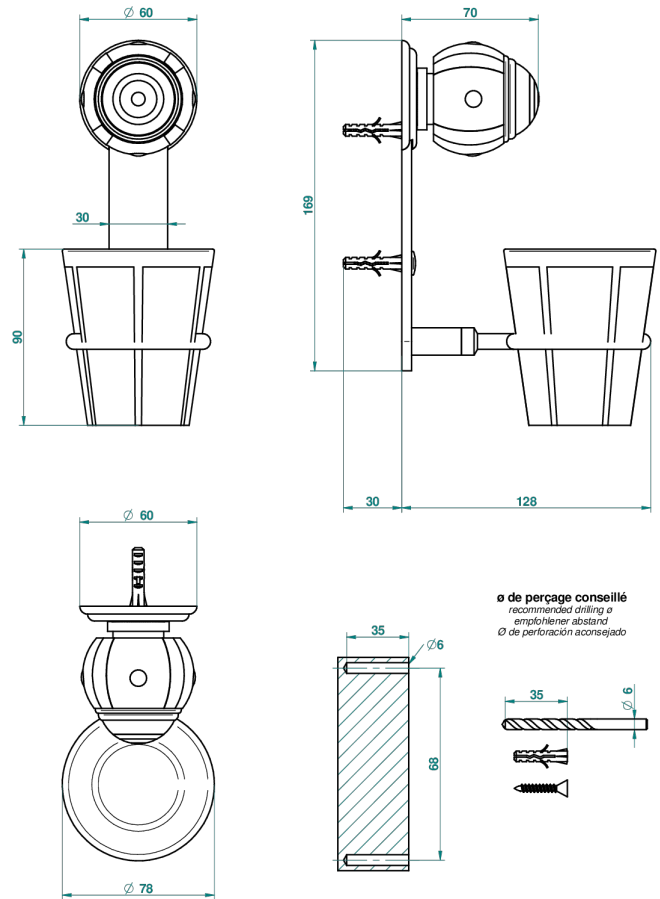

ITHAQUE PLATINUM DECOR

A7B-536B

Wall mounted holder and porcelain tumbler

THG[®]
PARIS

CHARACTERISTIC

- Ithaque Platinum decor
- Wall mounted holder and porcelain tumbler

AVAILABLE FINITIONS

Antique nickel - H28
Black ceram - D30
Blush PVD - H62
Brass color PVD - H49
Brown bronze color PVD - F33
Gold color PVD - H52

Nickel color PVD - H55
Polished chrome (color finish) - A02
Polished chrome / Polished gold
(color finish) - G02
Polished gold (color finish) - F01
Polished nickel - B01
Soft gold - F30

Soft matt gold - F31
Umber PVD - H66
Varnished matt antique red copper
(color finish) - H07