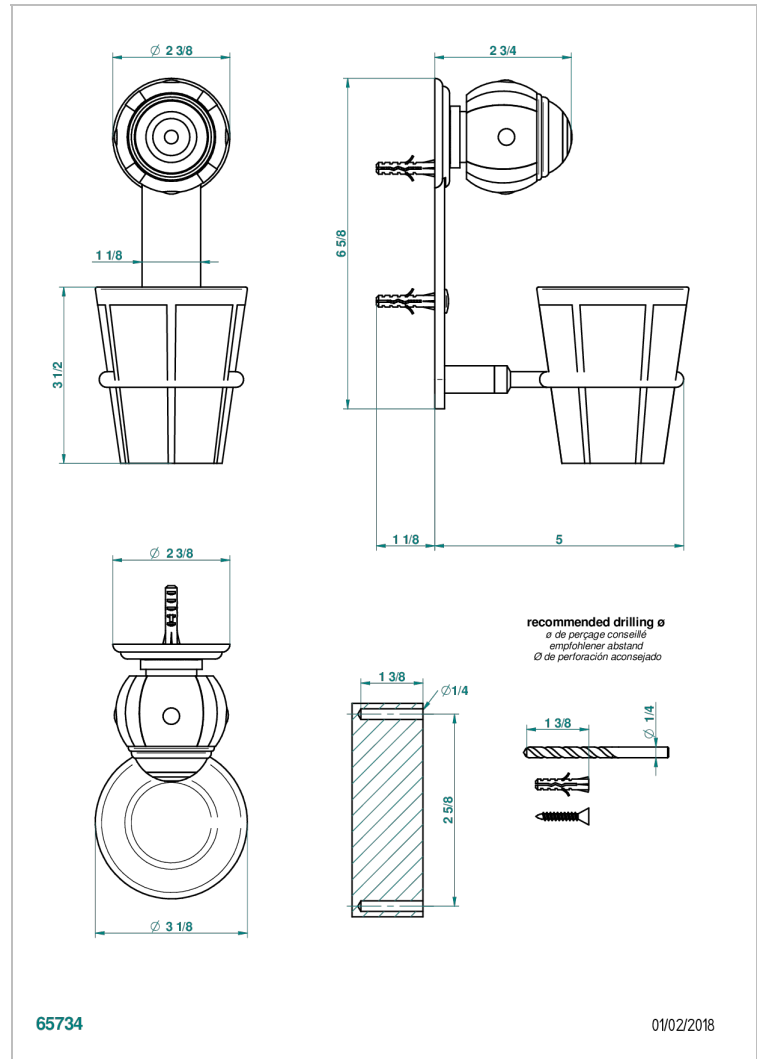

# ITHAQUE PLATINUM DECOR

A7B-536B

Wall mounted holder and porcelain tumbler

THG<sup>®</sup>  
PARIS

## CHARACTERISTIC

- Ithaque Platinum decor
- Wall mounted holder and porcelain tumbler