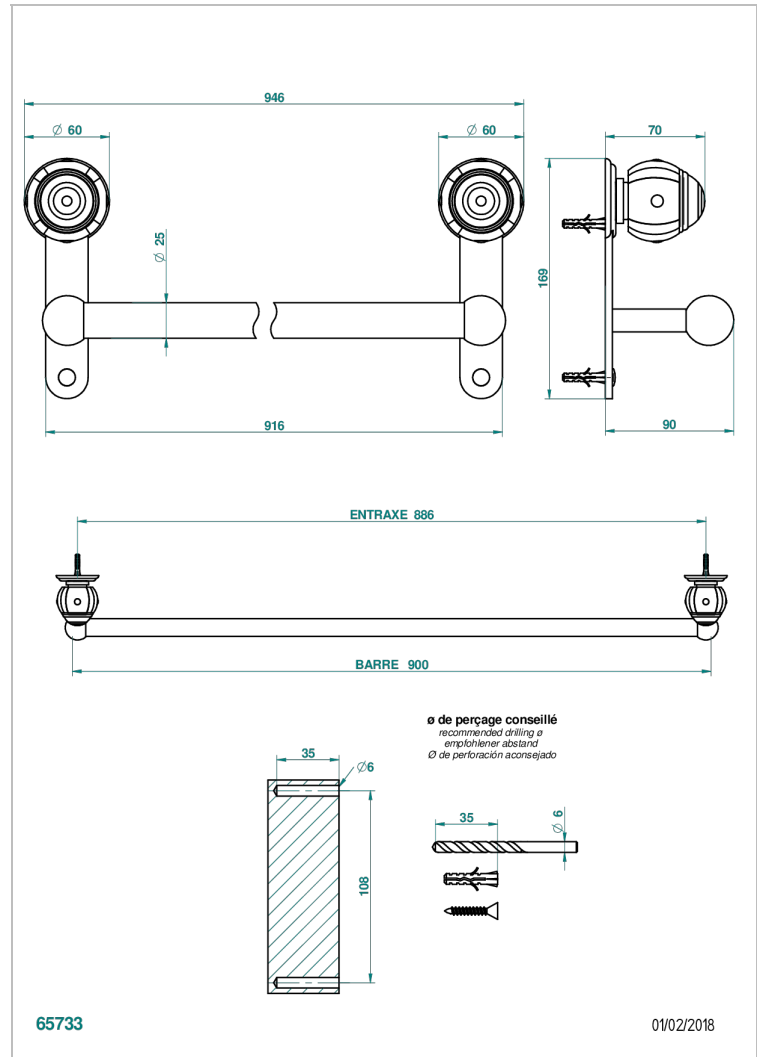

ITHAQUE PLATINUM DECOR

A7B-526

Towel bar, 35 1/2" long

THG[®]
PARIS

CHARACTERISTIC

- Ithaque Platinum decor
- Towel bar, 35 1/2" long

AVAILABLE FINITIONS

Black ceram - D30
Blush PVD - H62
Brass color PVD - H49
Brown bronze color PVD - F33
Chrome polished - A02
Chrome polished / gold polished - G02