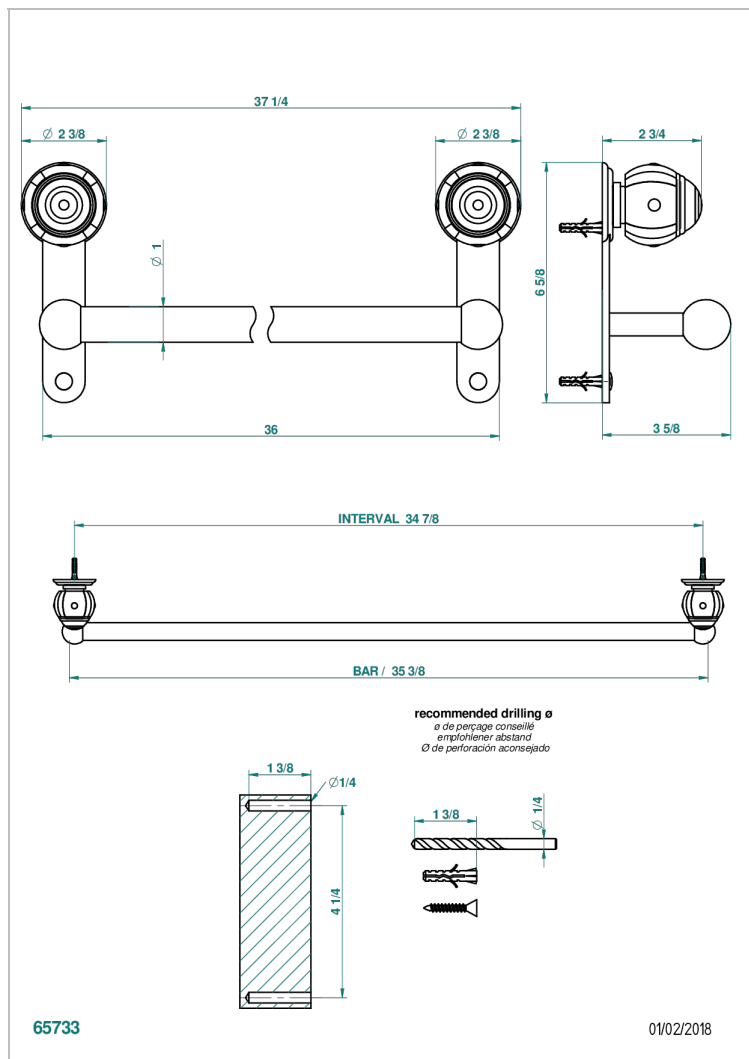

ITHAQUE PLATINUM DECOR

A7B-526

Towel bar, 35 1/2" long

CHARACTERISTIC

- Ithaque Platinum decor
- Towel bar, 35 1/2" long

AVAILABLE FINITIONS

Black ceram - D30
Blush PVD - H62
Brass color PVD - H49
Brown bronze color PVD - F33
Chrome polished - A02
Chrome polished / gold polished - G02