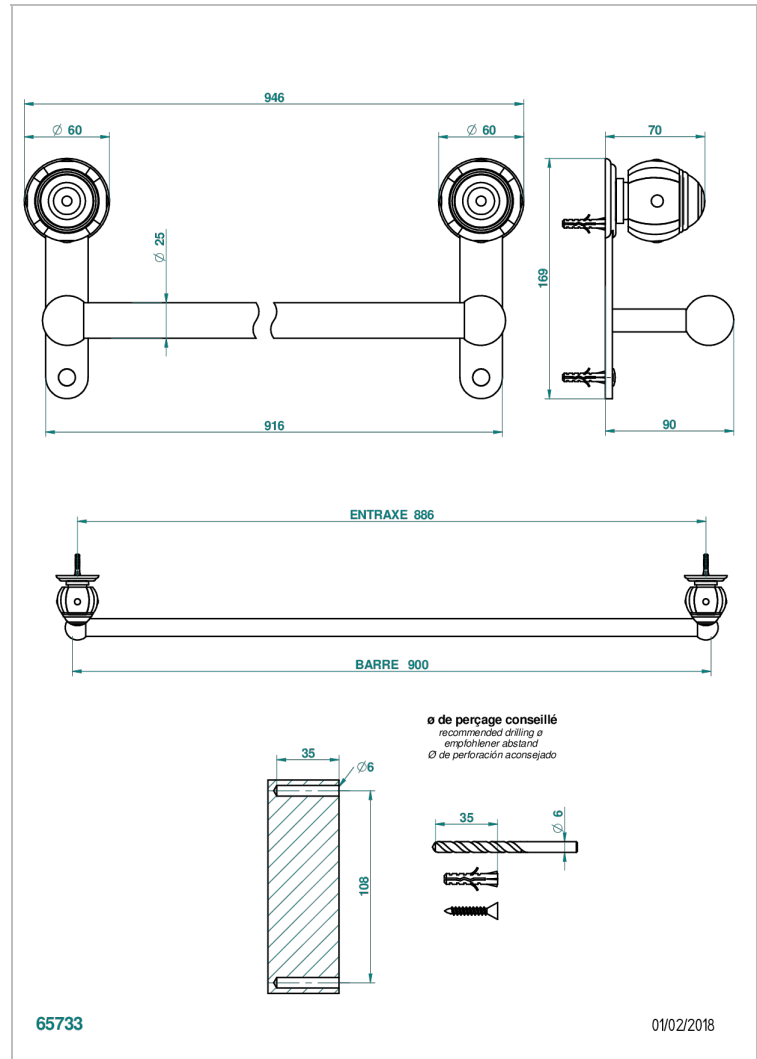

ITHAQUE PLATINUM DECOR

A7B-526

Bath towel holder, length: 900 mm

THG[®]
PARIS

CHARACTERISTIC

- Ithaque Platinum decor
- Bath towel holder, length: 900 mm

AVAILABLE FINITIONS

Antique nickel - H28
Black ceram - D30
Blush PVD - H62
Brass color PVD - H49
Brown bronze color PVD - F33
Gold color PVD - H52