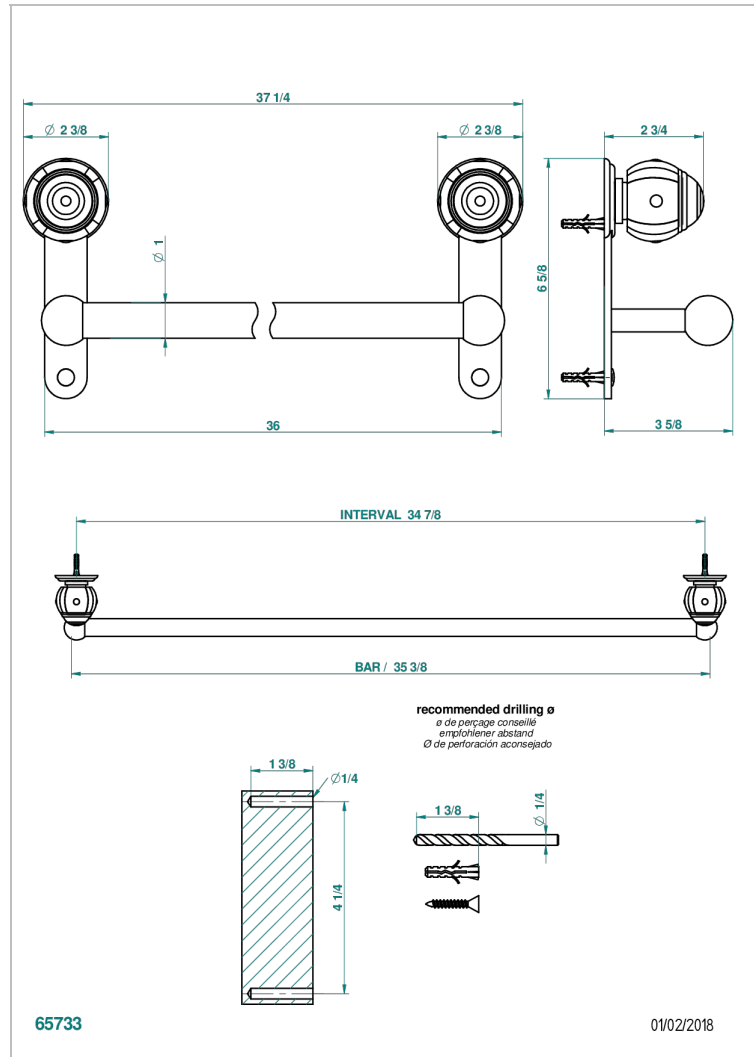

ITHAQUE PLATINUM DECOR

A7B-526

Bath towel holder, length: 900 mm

CHARACTERISTIC

- Ithaque Platinum decor
- Bath towel holder, length: 900 mm

AVAILABLE FINITIONS

Antique nickel - H28
 Black ceram - D30
 Blush PVD - H62
 Brass color PVD - H49
 Brown bronze color PVD - F33
 Gold color PVD - H52