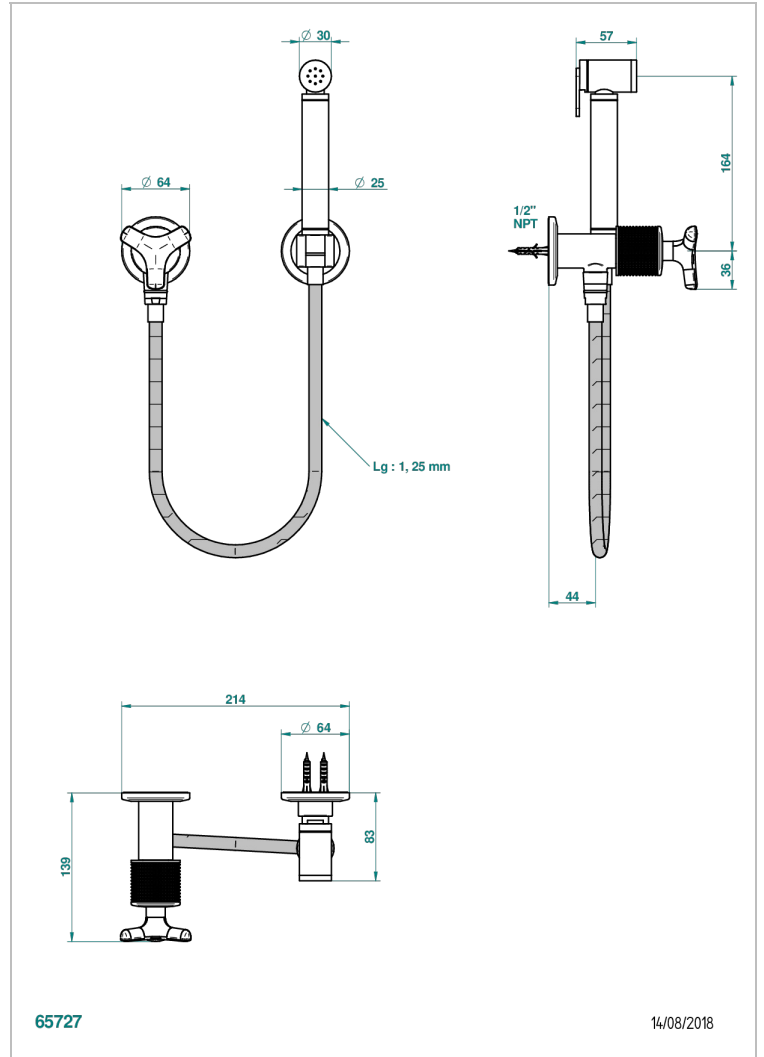

SYSTEM DIAMOND METAL

G9C-5840/8US

Handheld spray bidet with hose, elbow and hook

CHARACTERISTIC

- System Diamond Metal
- Handheld spray bidet with hose, elbow and hook

AVAILABLE FINITIONS

- Chrome polished - A02
- Gold polished - F01
- Nickel polished - B01