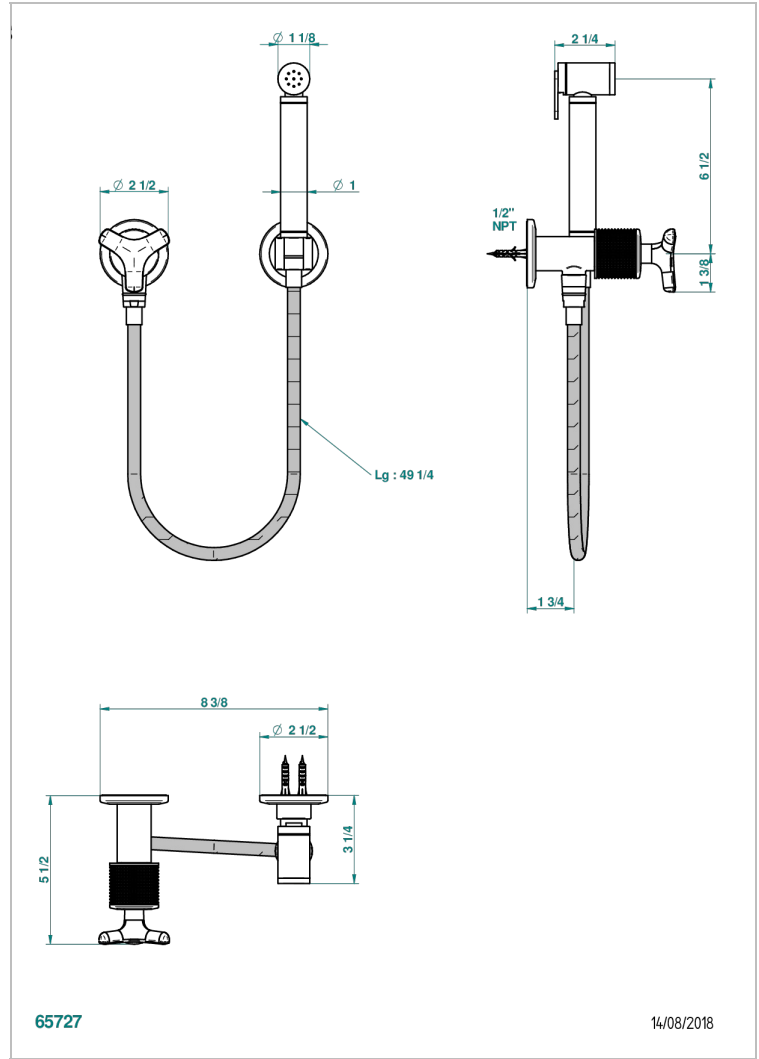

SYSTEM DIAMOND METAL

G9C-5840/8US

Handheld spray bidet with hose, elbow and hook

CHARACTERISTIC

- System Diamond Metal
- Handheld spray bidet with hose, elbow and hook

AVAILABLE FINITIONS

Chrome polished - A02
Gold polished - F01
Nickel polished - B01