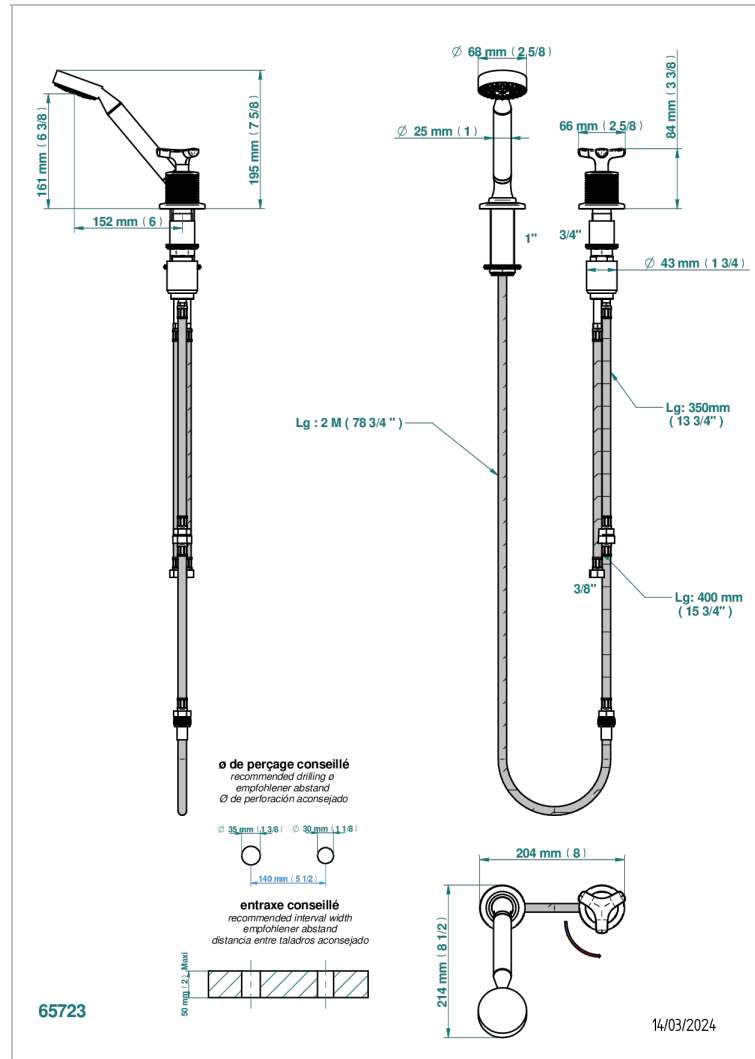

SYSTEM DIAMOND METAL

G9C-6532/60A

Deck mounted mixer with handshower, progressive cartridge

CHARACTERISTIC

- ACS : 22ACCLY009

STANDARDS

AVAILABLE FINITIONS

Black ceram - D30
Blush PVD - H62
Brass color PVD - H49
Brown bronze color PVD - F33
Chrome polished - A02
Copper antique matt, coated - H07

Gold color PVD - H52
Gold mat - F07
Gold polished - F01
Graphite PVD - H64
Light coated bronze - D01
Matt Umber PVD - H67

Matt blush PVD - H60
Matt brass color PVD - H50
Matt brown bronze color PVD - F34
Matt chrome (American satin) - C02
Matt gold color PVD - H53
Matt graphite PVD - H65

Matt nickel (American satin) - C01
Matt nickel color PVD - H56
Nickel antique / Sovereign - H28
Nickel color PVD - H55
Nickel polished - B01
Polished chrome with gold inlay - GA1

Soft gold - F30
Soft matt gold - F31
Umber PVD - H66