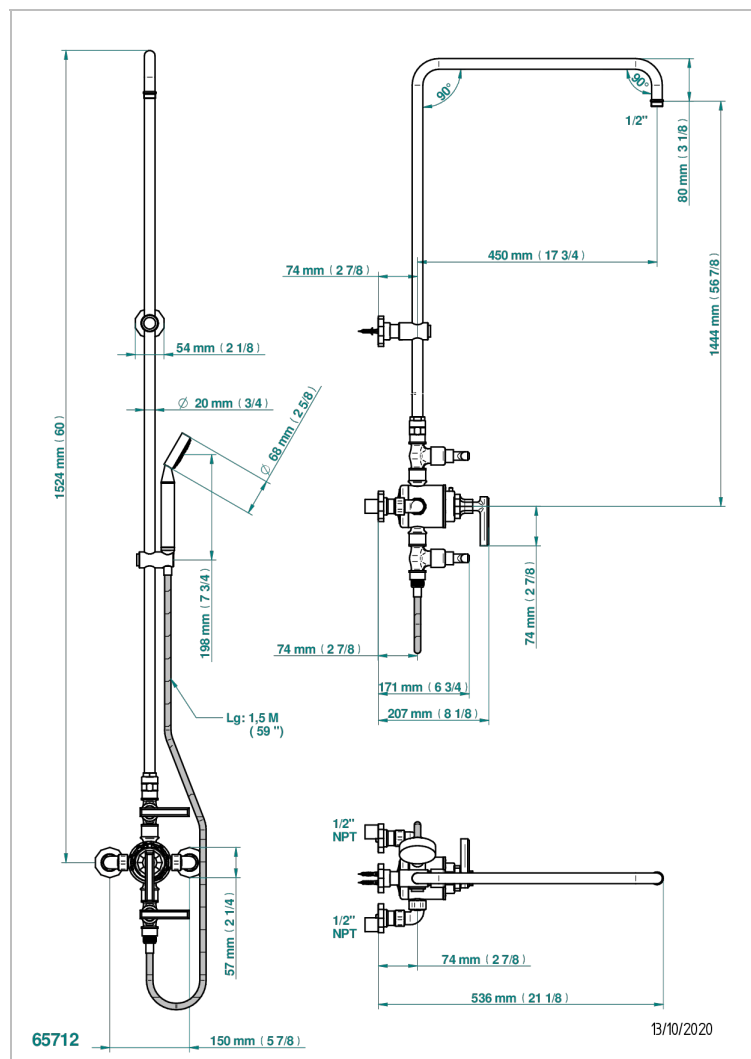

# LES ONDES WITH LEVER

G8B-64TRCD/US

W/m thermostatic shower mixer / shut off valves / exposed shower column / telephone shower, hose and w/m cradle - 150 centres. (without shower head)

## CARACTERÍSTICAS

- Les Ondes with lever
- W/m thermostatic shower mixer / shut off valves / exposed shower column / telephone shower, hose and w/m cradle - 150 centres. (without shower head)