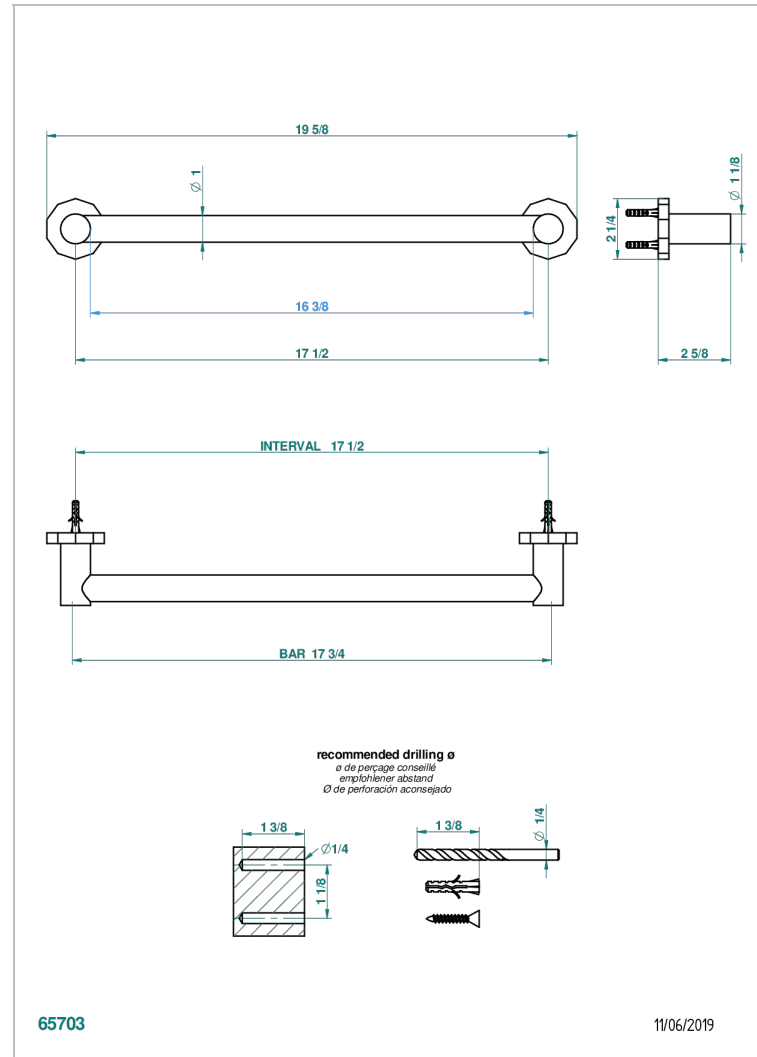

# LES ONDES WITH LEVER

G8B-526/45

Bath towel holder, length: 450 mm

THG<sup>®</sup>  
PARIS

## CARACTERÍSTICAS

- Les Ondes with lever
- Bath towel holder, length: 450 mm