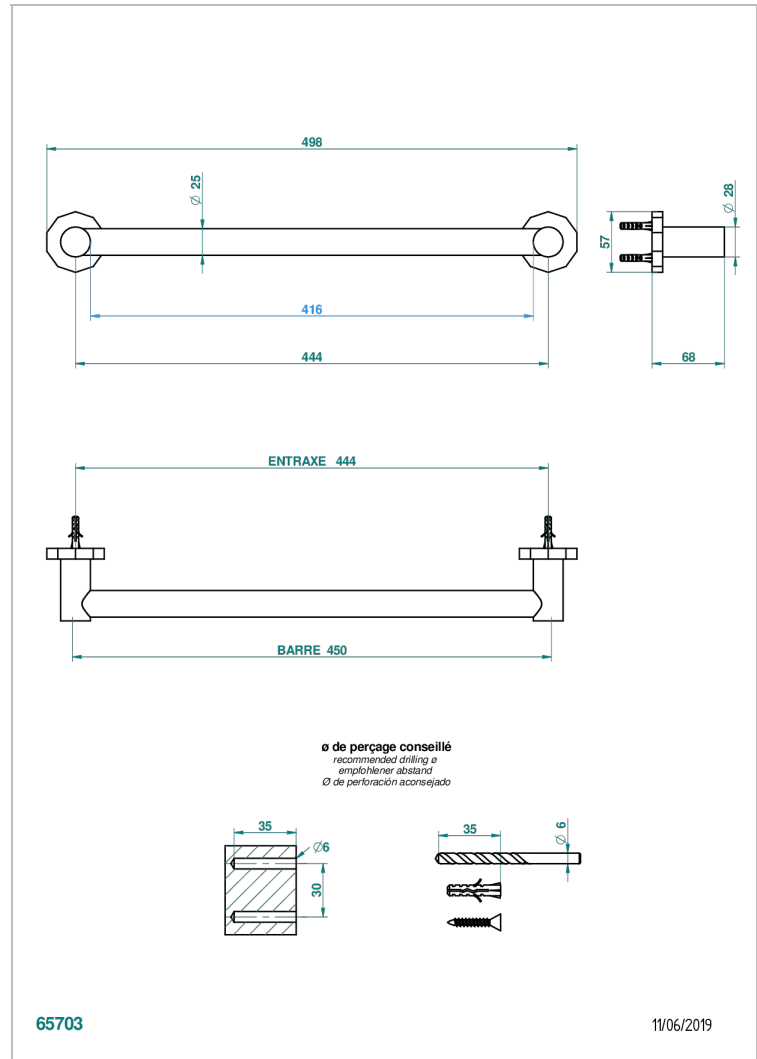

LES ONDES

G8A-526/45

Bath towel holder, length: 450 mm

THG[®]
PARIS

65703

11/06/2019

CHARACTERISTIC

- Les Ondes
- Bath towel holder, length: 450 mm