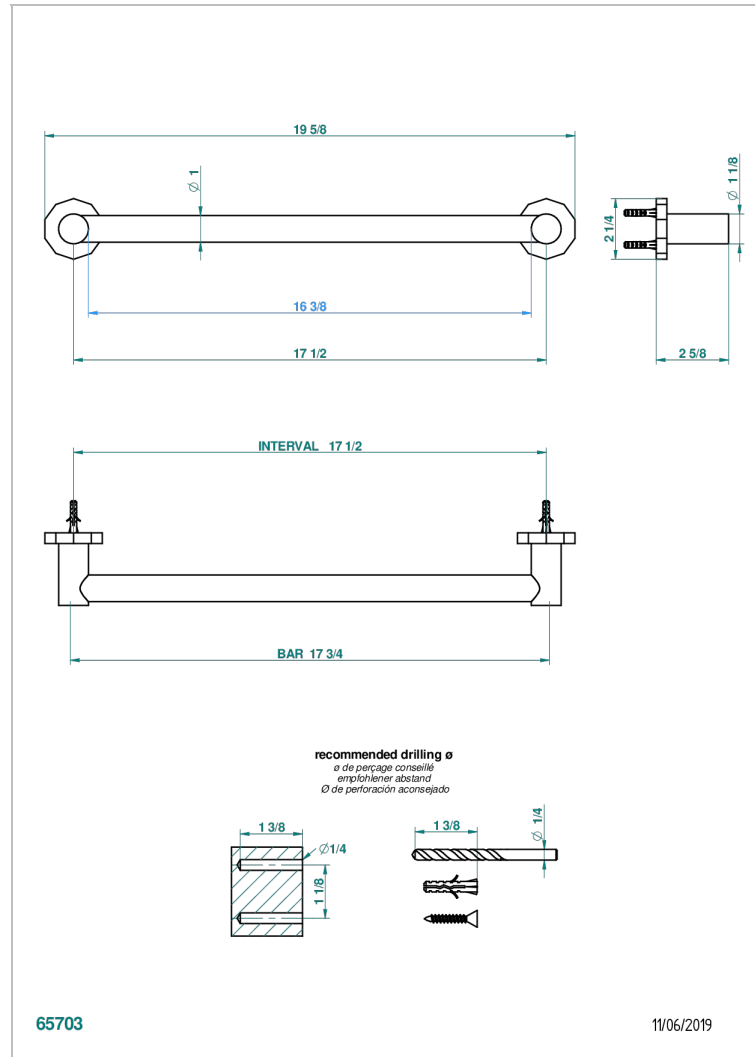

LES ONDES

G8A-526/45

Bath towel holder, length: 450 mm

CHARACTERISTIC

- Les Ondes
- Bath towel holder, length: 450 mm

AVAILABLE FINITIONS

Antique nickel - H28
 Black ceram - D30
 Blush PVD - H62
 Brass color PVD - H49
 Brown bronze color PVD - F33
 Gold color PVD - H52