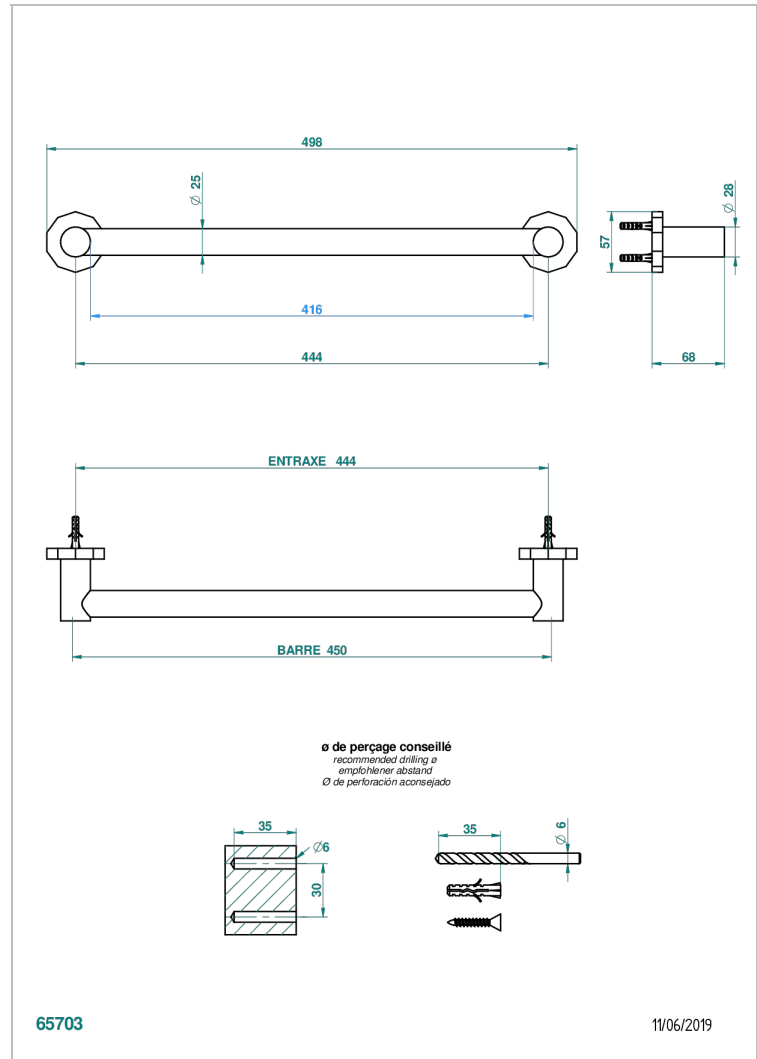

LES ONDES

G8A-526/45

Bath towel holder, length: 450 mm

THG[®]
PARIS

CHARACTERISTIC

- Les Ondes
- Bath towel holder, length: 450 mm

AVAILABLE FINITIONS

Antique nickel - H28
Black ceram - D30
Blush PVD - H62
Brass color PVD - H49
Brown bronze color PVD - F33
Gold color PVD - H52